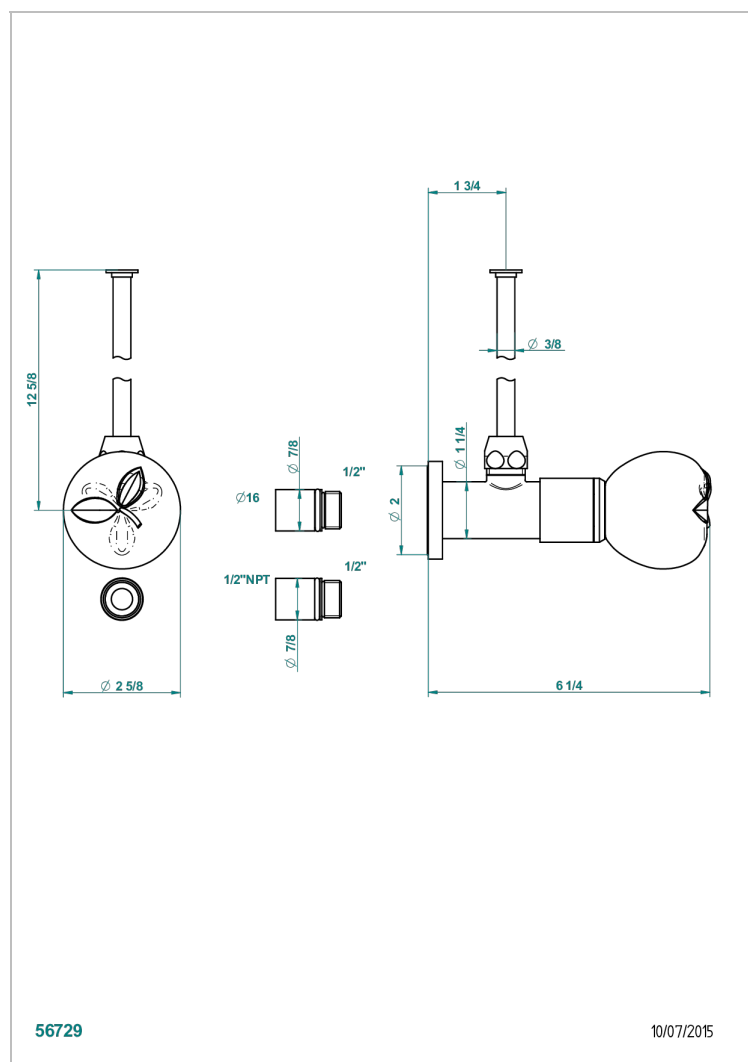

POMME CRISTAL LUSTROSO DORADO

A46-181/SWC

Angle valve with 3/8 toiletsupply quick adaptator set

CARACTERÍSTICAS

- Pomme cristal lustroso dorado
- Angle valve with 3/8 toiletsupply quick adaptator set

ACABADOS DISPONIBLES