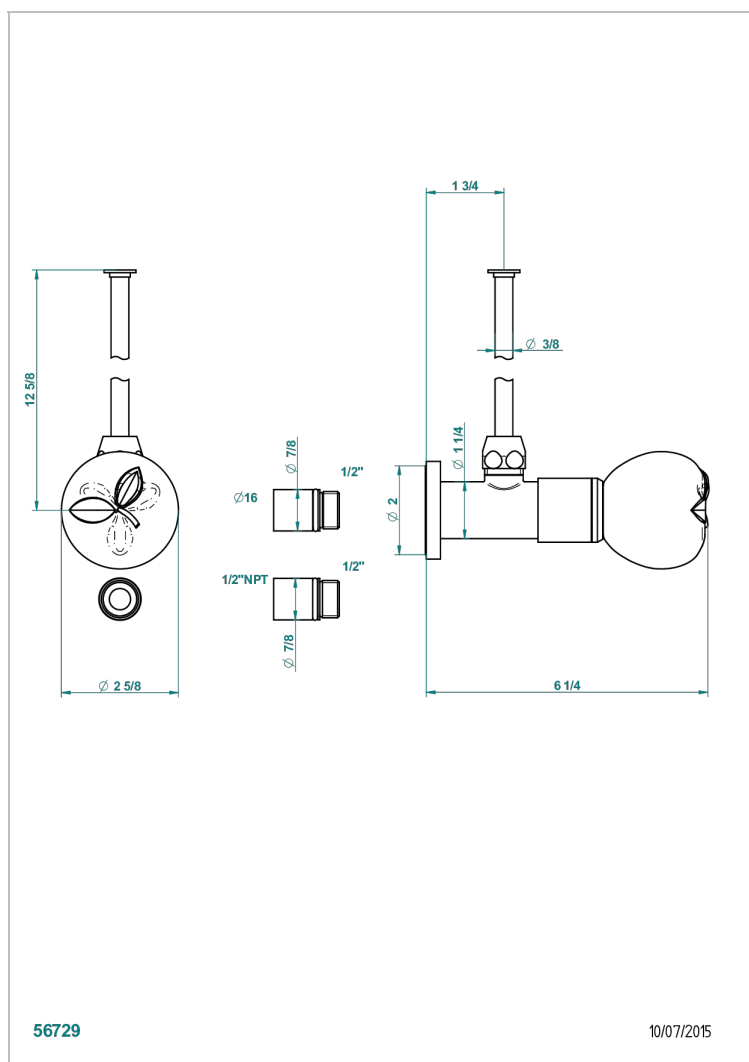

POMME GOLD LUSTER CRYSTAL

A46-181/SWC

Angle supply valve with 3/8" adaptor set for toilet

THG[®]
PARIS

CHARACTERISTIC

- Pomme Gold luster crystal
- Angle supply valve with 3/8" adaptor set for toilet

AVAILABLE FINITIONS