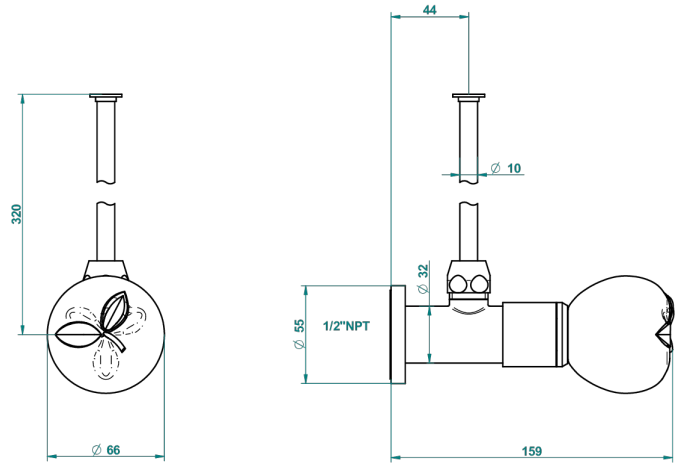

POMME, CRISTAL SATINADO

A42-181/SWC

Angle valve with 3/8 toiletsupply quick adaptator set

THG[®]
PARIS

56728

07/03/2016

CARACTERÍSTICAS

- Pomme, cristal satinado
- Angle valve with 3/8 toiletsupply quick adaptator set