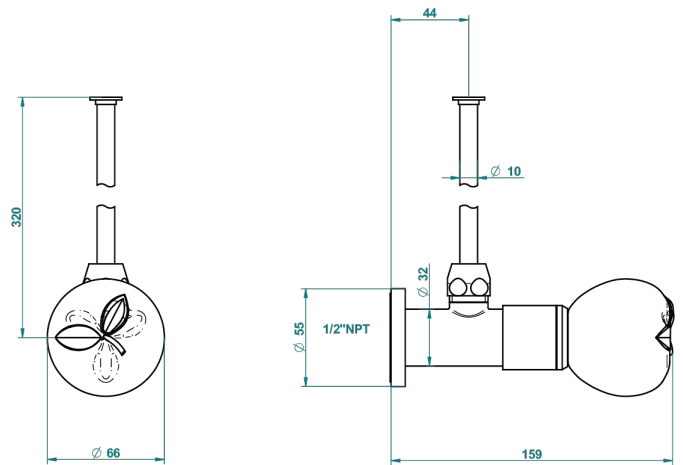

POMME CLEAR SATINY CRYSTAL

A42-181/SWC

Angle supply valve with 3/8" adaptor set for toilet

THG[®]
PARIS

56728

07/03/2016

CHARACTERISTIC

- Pomme Clear satiny crystal
- Angle supply valve with 3/8" adaptor set for toilet