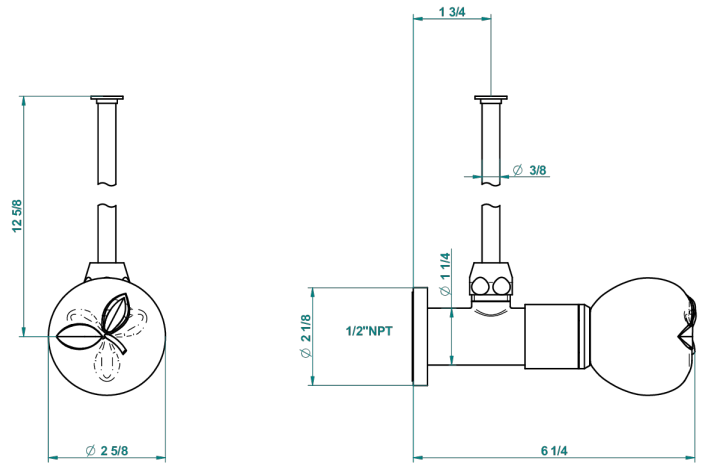

# POMME, CRISTAL SATINADO

A42-181/SWC

Angle valve with 3/8 toiletsupply quick adaptator set

THG<sup>®</sup>  
PARIS

56728

07/03/2016

## CARACTERÍSTICAS

- Pomme, cristal satinado
- Angle valve with 3/8 toiletsupply quick adaptator set