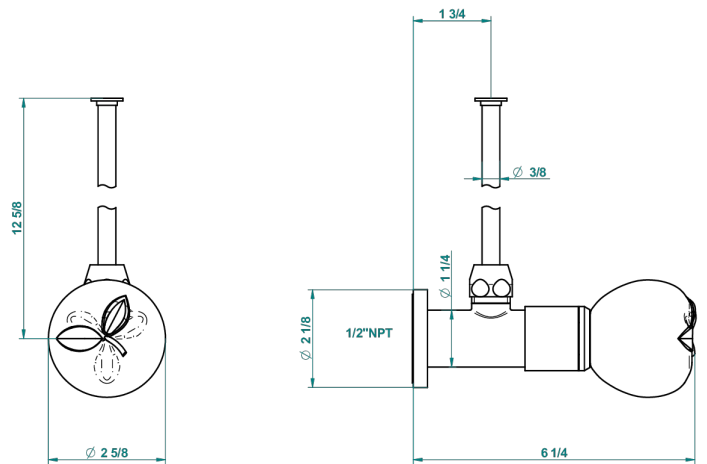

POMME CLEAR SATINY CRYSTAL

A42-181/SWC

Angle supply valve with 3/8" adaptor set for toilet

THG[®]
PARIS

56728

07/03/2016

CHARACTERISTIC

- Pomme Clear satiny crystal
- Angle supply valve with 3/8" adaptor set for toilet