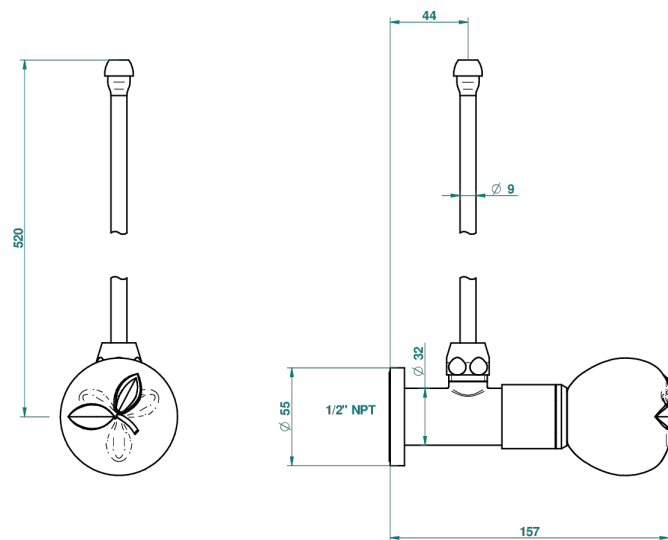

POMME CRISTAL LUSTROSO DORADO

A46-181/SLA

THG[®]
PARIS

Angle valve with 3/8 supply lavatory quick adaptor set

56727

21/06/2017

CARACTERÍSTICAS

- Pomme cristal lustroso dorado
- Angle valve with 3/8 supply lavatory quick adaptor set