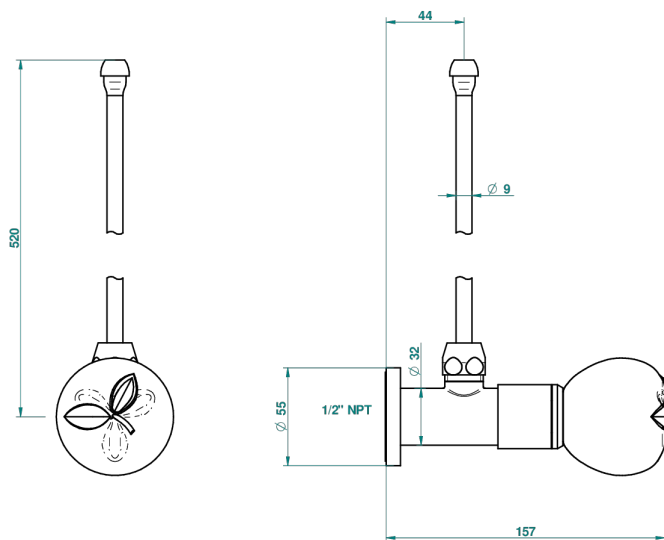

# POMME GOLD LUSTER CRYSTAL

A46-181/SLA

Angle supply valve with 3/8" adaptor set

THG<sup>®</sup>  
PARIS

56727

21/06/2017

## CHARACTERISTIC

- Pomme Gold luster crystal
- Angle supply valve with 3/8" adaptor set