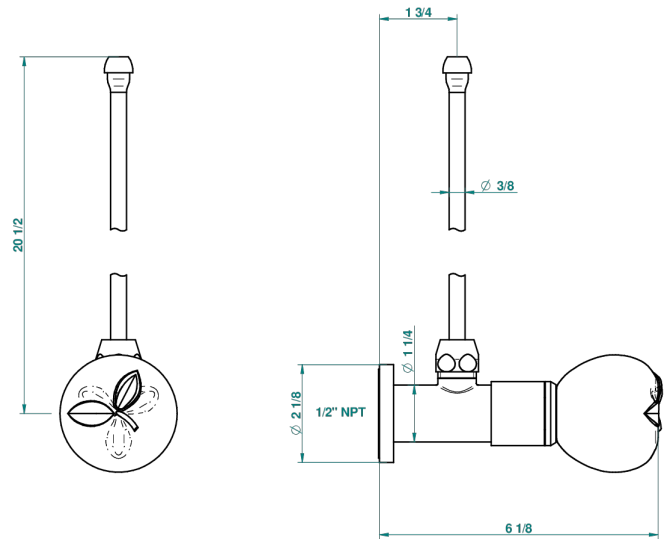

POMME GOLD LUSTER CRYSTAL

A46-181/SLA

Angle supply valve with 3/8" adaptor set

THG[®]
PARIS

56727

21/06/2017

CHARACTERISTIC

- Pomme Gold luster crystal
- Angle supply valve with 3/8" adaptor set