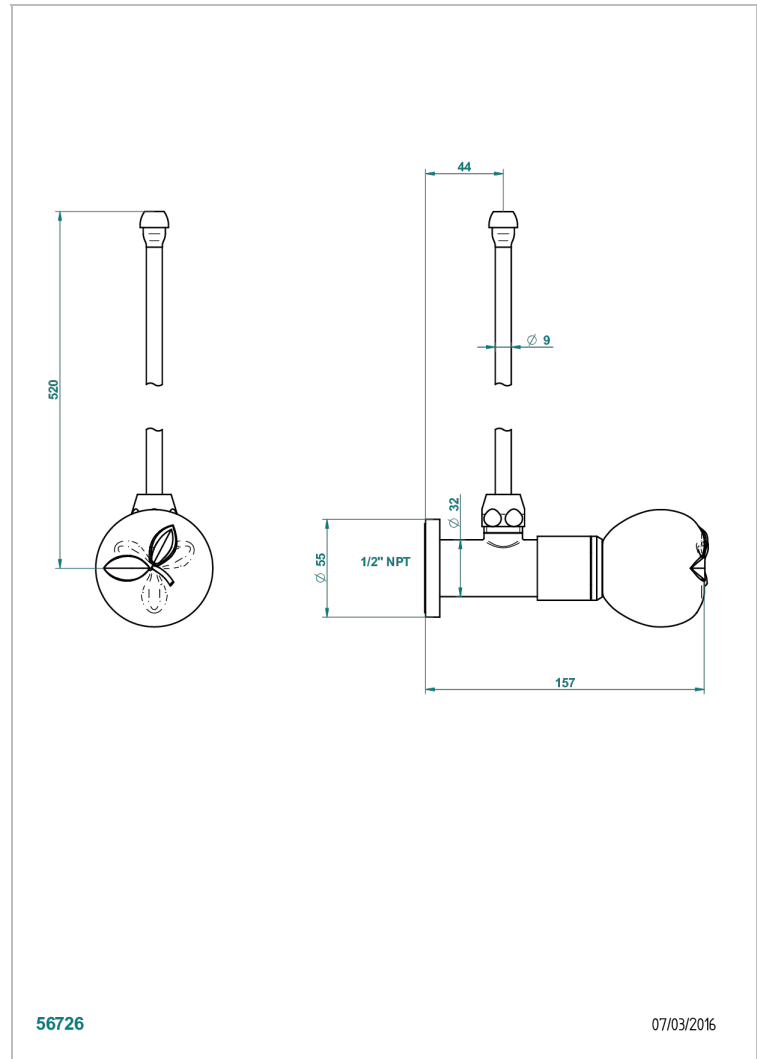

POMME, CRISTAL SATINADO

A42-181/SLA

Angle valve with 3/8 supply lavatory quick adaptor set

THG[®]
PARIS

CARACTERÍSTICAS

- Pomme, cristal satinado
- Angle valve with 3/8 supply lavatory quick adaptor set

ACABADOS DISPONIBLES