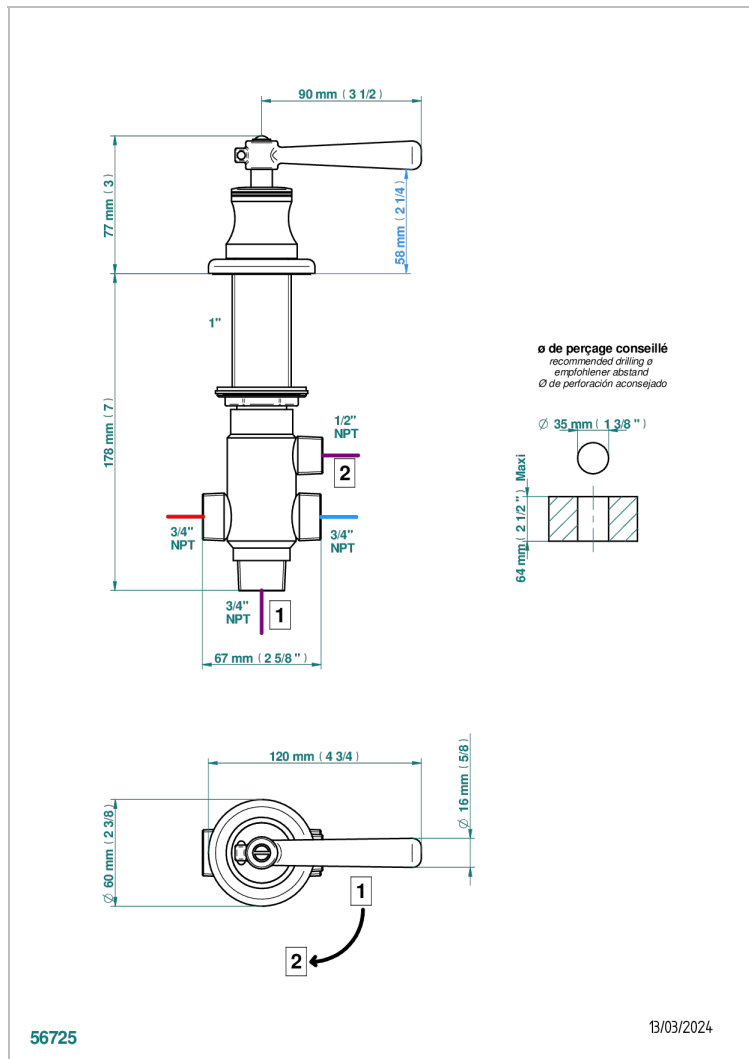

BEAUBOURG WITH LEVER HANDLES

G7B-504VGUS

2-function deck diverter with trim

CHARACTERISTIC

- Beaubourg with lever handles
- 2-function deck diverter with trim

AVAILABLE FINITIONS

Black ceram - D30
Blush PVD - H62
Brass color PVD - H49
Brown bronze color PVD - F33
Chrome polished - A02
Chrome polished / gold polished - G02