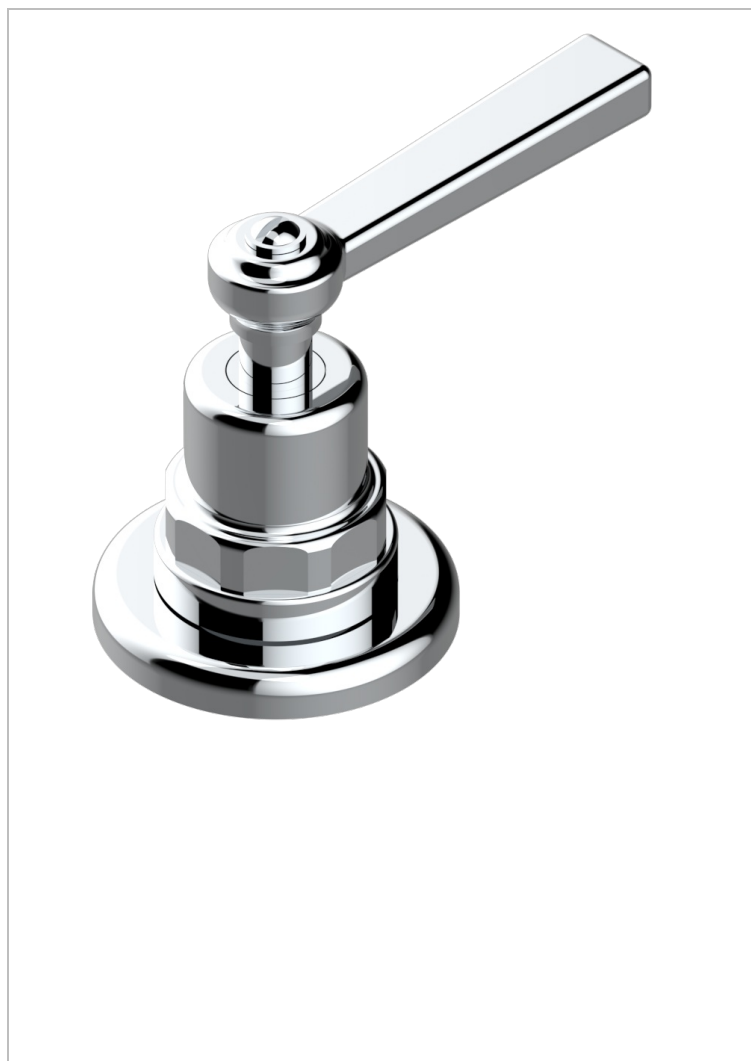

CLUB SAINT-GERMAIN WITH LEVER

G7J-50/4/VG

Rim mounted 4 way diverter : 2 inlets and 2 outlets

CHARACTERISTIC

- Club Saint-Germain with lever
- Rim mounted 4 way diverter : 2 inlets and 2 outlets

TECHNICAL SPECS

AVAILABLE FINITIONS

Antique nickel - H28
Black ceram - D30
Blush PVD - H62
Brass color PVD - H49
Brown bronze color PVD - F33
Gold color PVD - H52

Graphite PVD - H64
Lacquered light bronze - D01
Matt Umber PVD - H67
Matt blush PVD - H60
Matt brass color PVD - H50
Matt brown bronze color PVD - F34