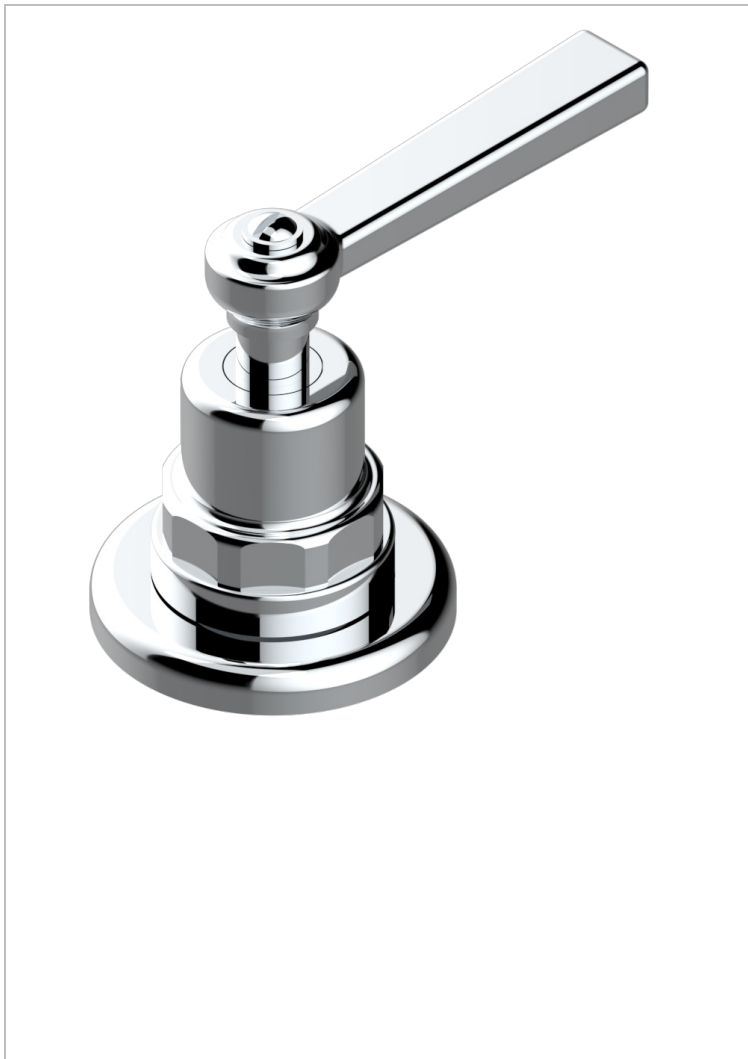

SAINT-GERMAIN WITH LEVER HANDLES

G7D-504VGUS

2-function deck diverter with trim

CHARACTERISTIC

- Saint-germain with lever handles
- 2-function deck diverter with trim

TECHNICAL SPECS

- Recommandé : 3 bars (max. 5 bars) - Advised : 43,5 psi (max. 72 psi)
- débit sortie Douchette 1/2 : 50 l/min à 3 bars - fonction 1/2 : 13,2 gpm at 43.5 psi
- débit sortie Bec 3/4 : 70 l/min - fonction 3/4 : 18,5 gpm at 43.5 psi

AVAILABLE FINITIONS

Black ceram - D30

Blush PVD - H62

Brass color PVD - H49

Brown bronze color PVD - F33

Chrome polished - A02

Chrome polished / gold polished - G02

Gold color PVD - H52

Nickel color PVD - H55

Nickel polished - B01

Soft gold - F30

Soft matt gold - F31

Umber PVD - H66