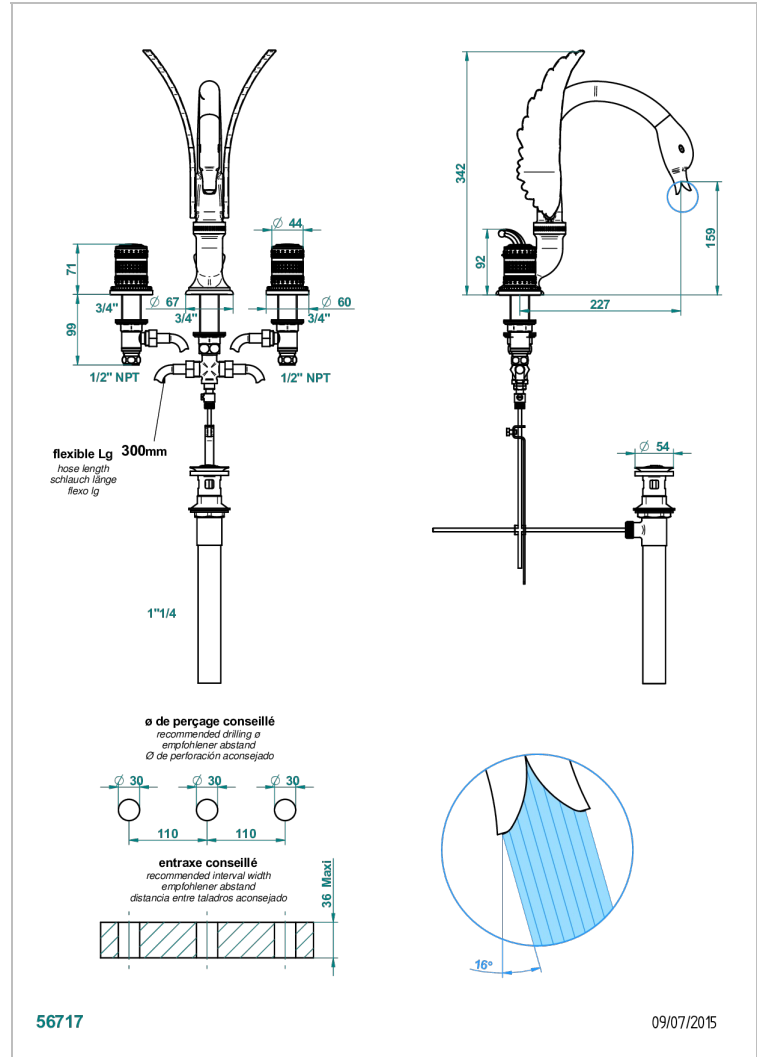

# MONTE CARLO - PORCELANA DORADO

U8B-152/US

Rim mounted 3-hole basin mixer with waste, high spout

## CARACTERÍSTICAS

- Monte Carlo - porcelana dorado
- Rim mounted 3-hole basin mixer with waste, high spout

Níquel viejo - H28