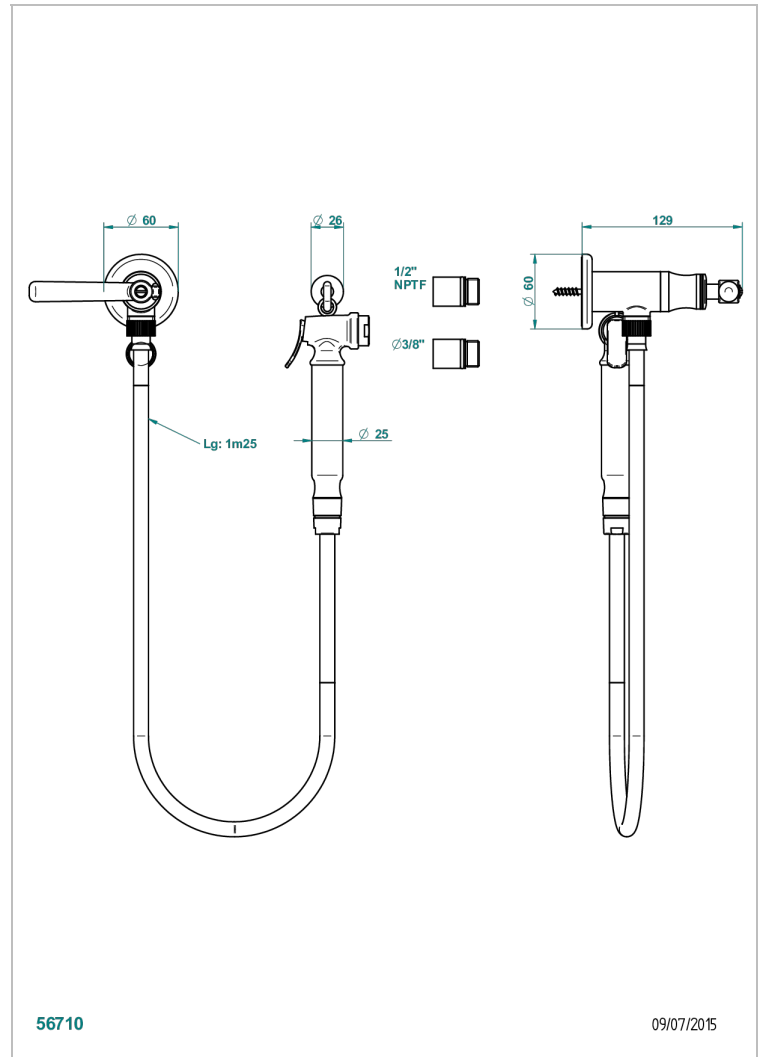

BEAUBOURG WITH LEVER HANDLES

G7B-5840/8US

Handheld spray bidet with hose, elbow and hook

THG[®]
PARIS

56710

09/07/2015

CHARACTERISTIC

- Beaubourg with lever handles
- Handheld spray bidet with hose, elbow and hook

TECHNICAL SPECS

- Recommandé : 3 bars (max. 5 bars) - Advised : 43,5 psi (max. 72 psi)
- 9,5 l/min à 3 bars (2.5 gpm at 43.5 psi)

AVAILABLE FINITIONS

Chrome polished - A02
Chrome polished / gold polished - G02
Gold polished - F01
Nickel polished - B01