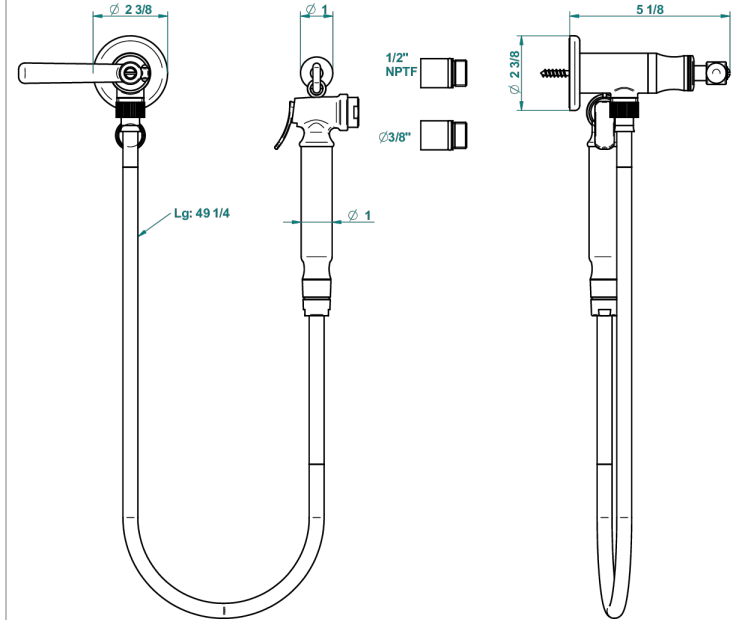

BEAUBOURG WITH LEVER HANDLES

G7B-5840/8US

Handheld spray bidet with hose, elbow and hook

THG[®]
PARIS

56710

09/07/2015

CHARACTERISTIC

- Beaubourg with lever handles
- Handheld spray bidet with hose, elbow and hook

TECHNICAL SPECS

- Recommandé : 3 bars (max. 5 bars) - Advised : 43,5 psi (max. 72 psi)
- 9,5 l/min à 3 bars (2.5 gpm at 43.5 psi)

AVAILABLE FINITIONS

Chrome polished - A02
Chrome polished / gold polished - G02
Gold polished - F01
Nickel polished - B01