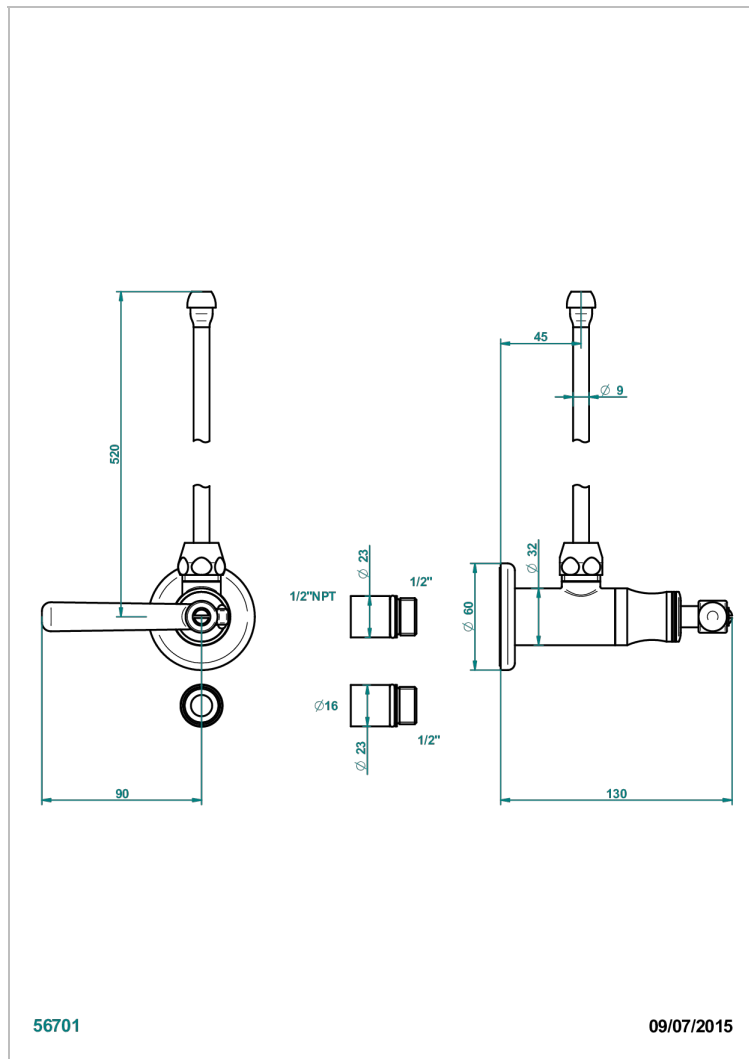

BEAUBOURG CON MANETAS

G7B-181/SLA

Angle valve with 3/8 supply lavatory quick adaptor set

THG[®]
PARIS

CARACTERÍSTICAS

- Beaubourg con manetas
- Angle valve with 3/8 supply lavatory quick adaptor set

ACABADOS DISPONIBLES

Pvd marrón bronce mate - F34
Pvd umber - H66
Pvd umber mate - H67