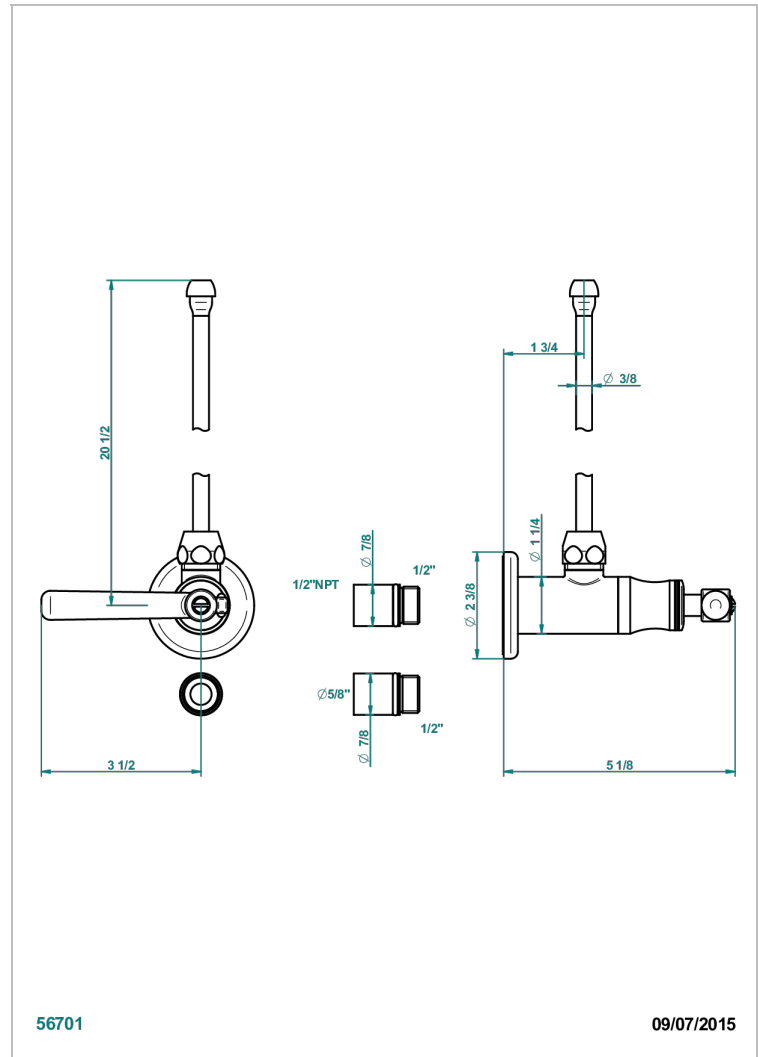

BEAUBOURG CON MANETAS

G7B-181/SLA

Angle valve with 3/8 supply lavatory quick adaptor set

THG[®]
PARIS

CARACTERÍSTICAS

- Beaubourg con manetas
- Angle valve with 3/8 supply lavatory quick adaptor set

ACABADOS DISPONIBLES