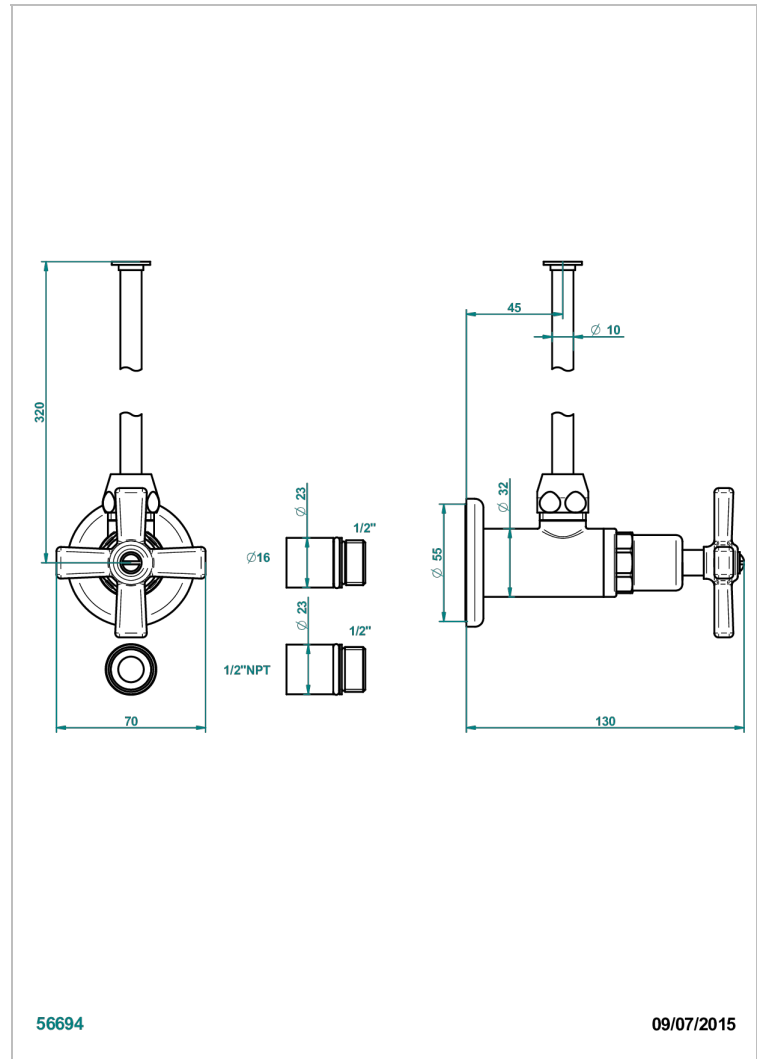

# CLUB SAINT-GERMAIN

G7H-181/SWC

Angle supply valve with 3/8" adaptor set for toilet

THG<sup>®</sup>  
PARIS

## CHARACTERISTIC

- Club Saint-Germain
- Angle supply valve with 3/8" adaptor set for toilet