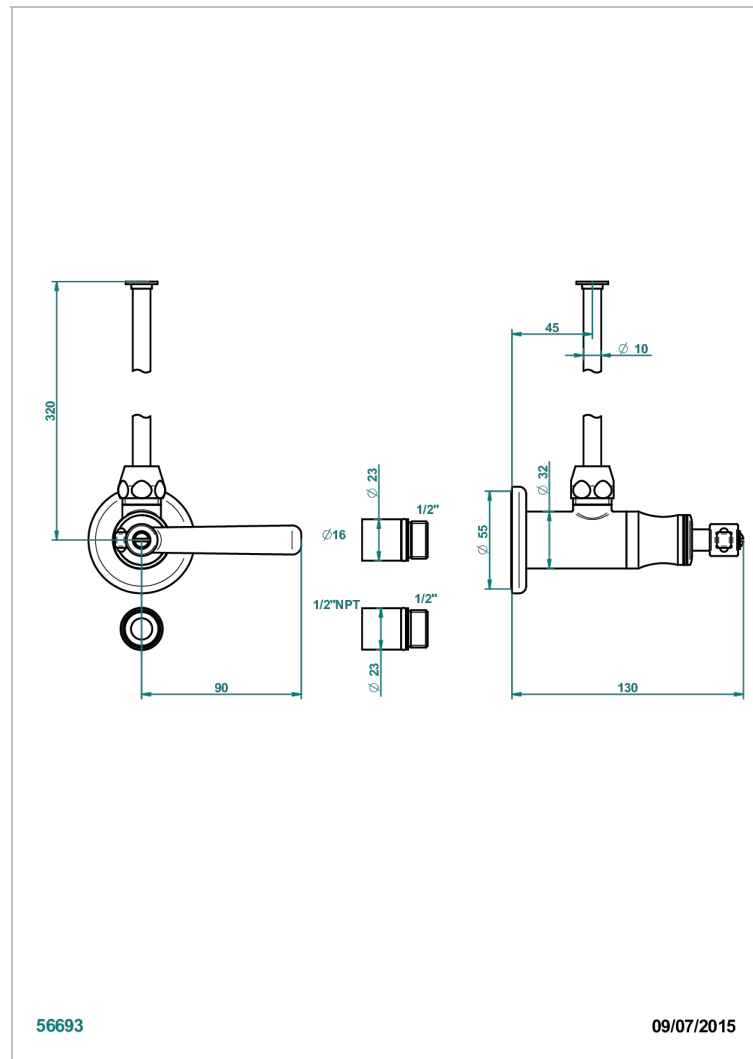

BEAUBOURG CON MANETAS

G7B-181/SWC

Angle valve with 3/8 toiletsupply quick adaptator set

THG[®]
PARIS

CARACTERÍSTICAS

- Beaubourg con manetas
- Angle valve with 3/8 toiletsupply quick adaptator set

ACABADOS DISPONIBLES