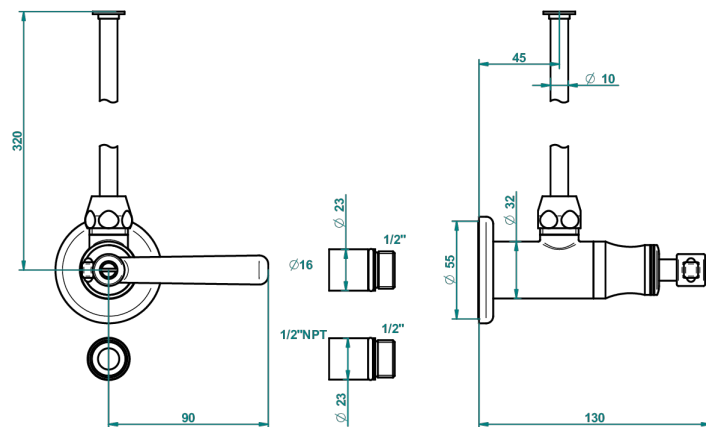

# BEAUBOURG WITH LEVER HANDLES

G7B-181/SWC

Angle supply valve with 3/8" adaptor set for toilet

THG<sup>®</sup>  
PARIS

56693

09/07/2015

## CHARACTERISTIC

- Beaubourg with lever handles
- Angle supply valve with 3/8" adaptor set for toilet