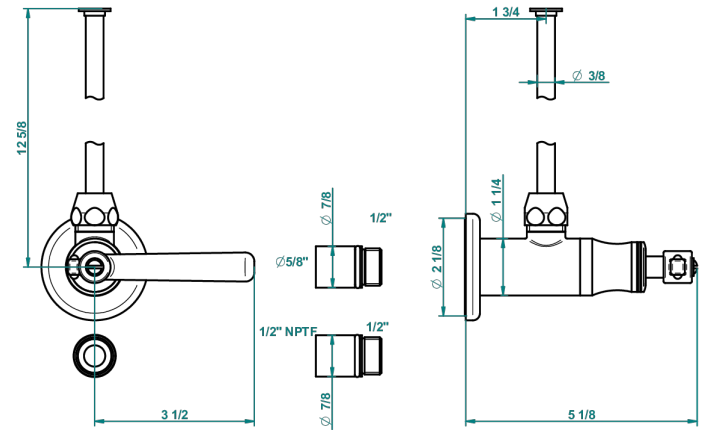

# BEAUBOURG CON MANETAS

G7B-181/SWC

Angle valve with 3/8 toiletsupply quick adaptator set

THG<sup>®</sup>  
PARIS

56693

09/07/2015

## CARACTERÍSTICAS

- Beaubourg con manetas
- Angle valve with 3/8 toiletsupply quick adaptator set