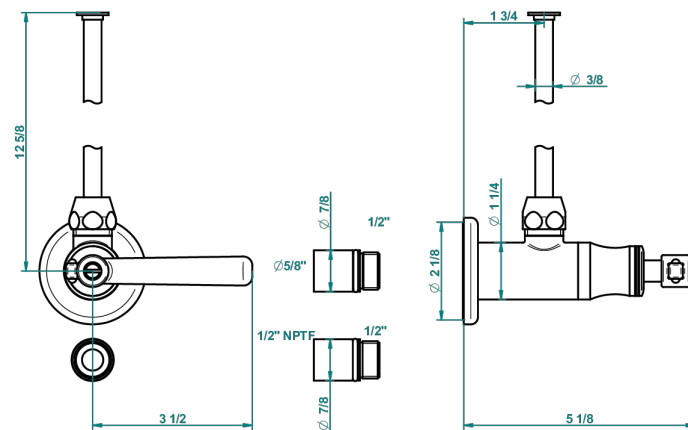

BEAUBOURG WITH LEVER HANDLES

G7B-181/SWC

Angle supply valve with 3/8" adaptor set for toilet

56693

09/07/2015

CHARACTERISTIC

- Beaubourg with lever handles
- Angle supply valve with 3/8" adaptor set for toilet