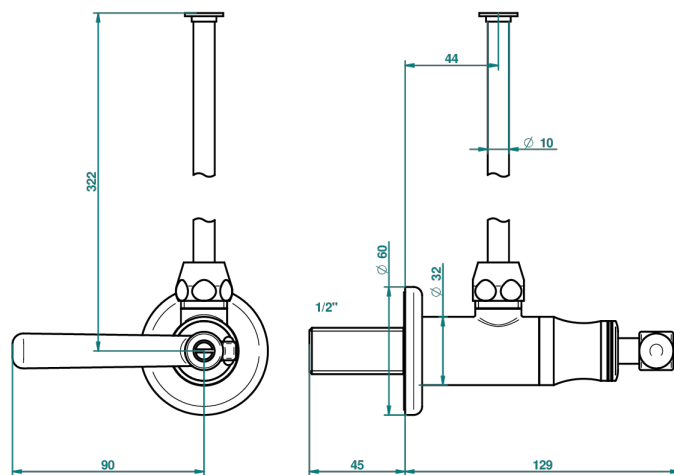

BEAUBOURG WITH LEVER

G7B-181/S

1/2" stylised adjustable stop cock with 30 cm tube

THG[®]
PARIS

56661

29/06/2015

CHARACTERISTIC

- Beaubourg with lever
- 1/2" stylised adjustable stop cock with 30 cm tube