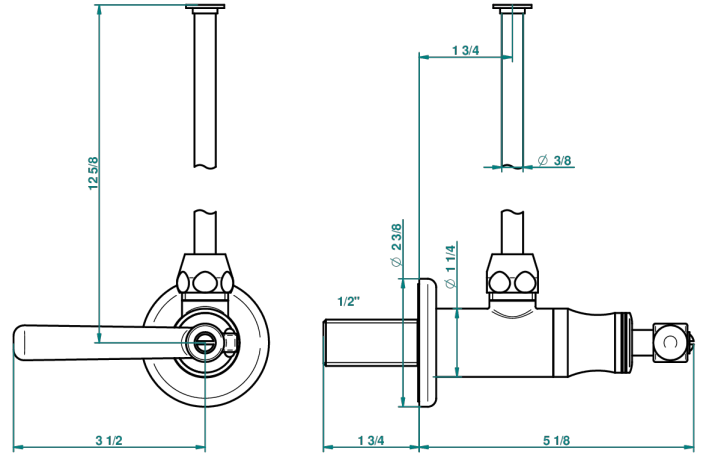

# BEAUBOURG WITH LEVER

G7B-181/S

1/2" stylised adjustable stop cock with 30 cm tube

56661

29/06/2015

## CHARACTERISTIC

- Beaubourg with lever
- 1/2" stylised adjustable stop cock with 30 cm tube