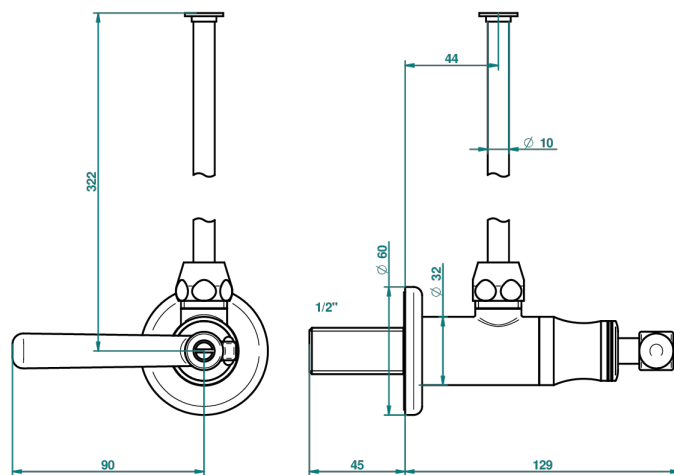

# BEAUBOURG WITH LEVER

G7B-181/S

1/2" stylised adjustable stop cock with 30 cm tube

THG<sup>®</sup>  
PARIS

56661

29/06/2015

## CHARACTERISTIC

- Beaubourg with lever
- 1/2" stylised adjustable stop cock with 30 cm tube