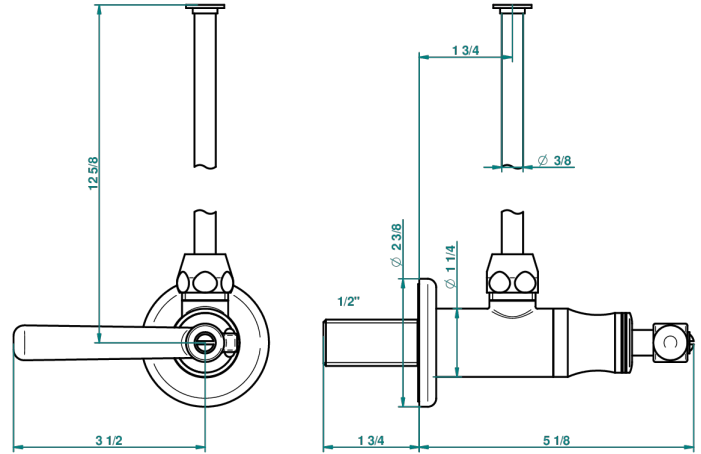

BEAUBOURG WITH LEVER

G7B-181/S

1/2" stylised adjustable stop cock with 30 cm tube

56661

29/06/2015

CHARACTERISTIC

- Beaubourg with lever
- 1/2" stylised adjustable stop cock with 30 cm tube

AVAILABLE FINITIONS