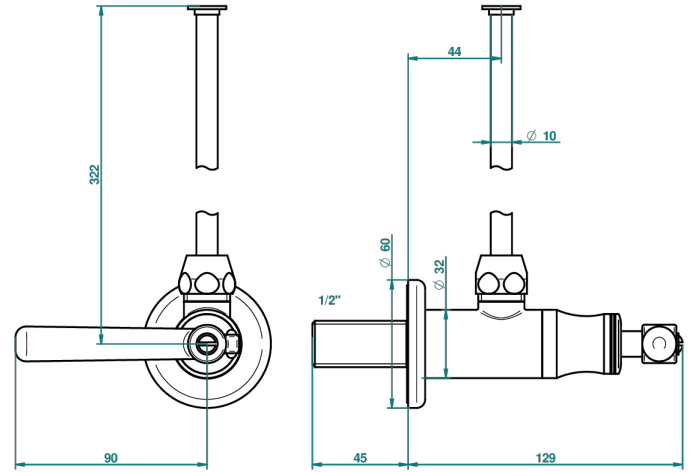

BEAUBOURG WITH LEVER

G7B-181/S

1/2" stylised adjustable stop cock with 30 cm tube

56661

29/06/2015

CHARACTERISTIC

- Beaubourg with lever
- 1/2" stylised adjustable stop cock with 30 cm tube

AVAILABLE FINITIONS