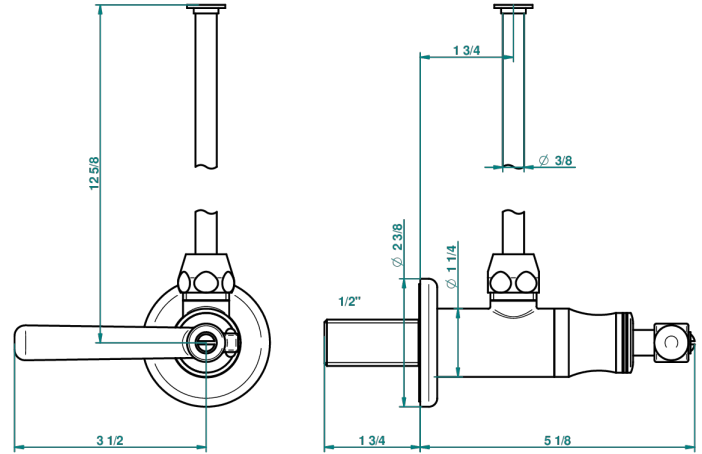

BEAUBOURG WITH LEVER

G7B-181/S

1/2" stylised adjustable stop cock with 30 cm tube

56661

29/06/2015

CHARACTERISTIC

- Beaubourg with lever
- 1/2" stylised adjustable stop cock with 30 cm tube

AVAILABLE FINITIONS