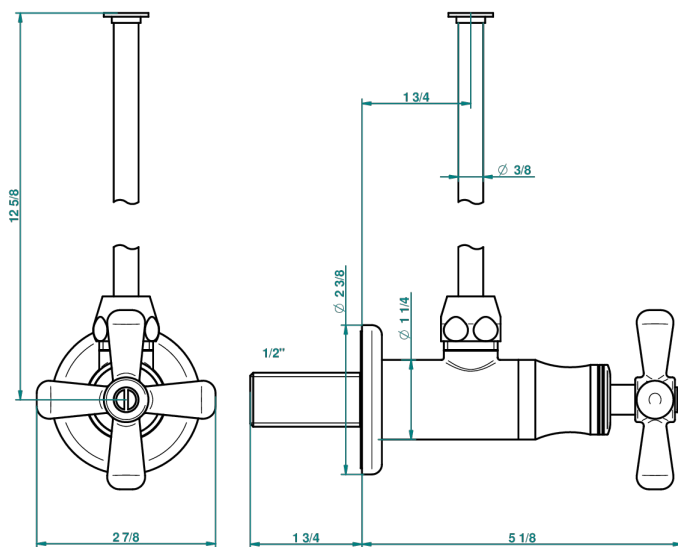

G7A-181/S

1/2" stylised adjustable stop cock with 30 cm tube

56660

29/06/2015

## CHARACTERISTIC

- Beaubourg
- 1/2" stylised adjustable stop cock with 30 cm tube