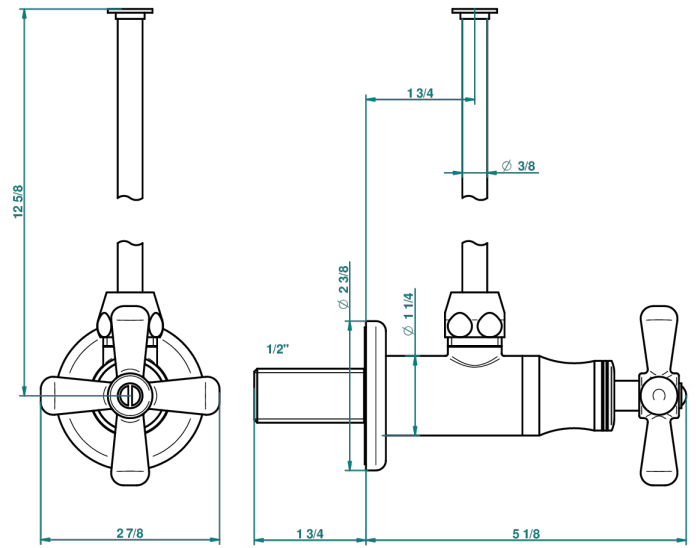

G7A-181/S

1/2" stylised adjustable stop cock with 30 cm tube

56660

29/06/2015

CHARACTERISTIC

- Beaubourg
- 1/2" stylised adjustable stop cock with 30 cm tube

AVAILABLE FINITIONS

Antique nickel - H28
Black ceram - D30
Blush PVD - H62
Brass color PVD - H49
Brown bronze color PVD - F33
Gold color PVD - H52