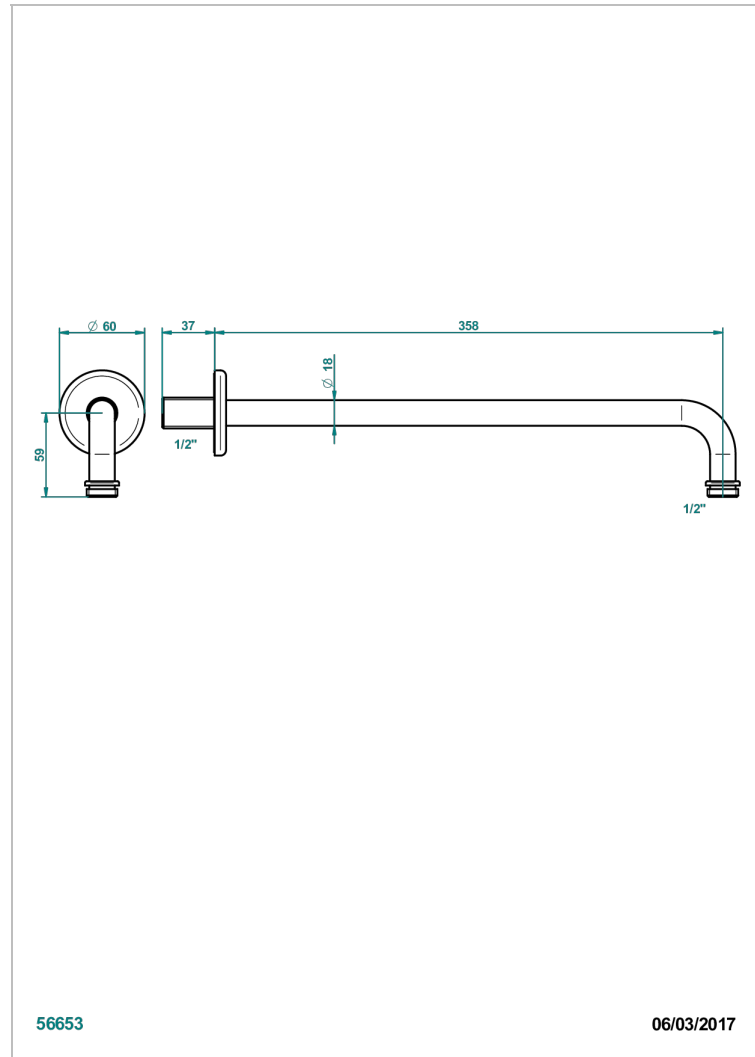

BEAUBOURG WITH LEVER

G7B-84BC

Wall mounted shower arm 1/2", length: 350 mm 90°

THG[®]
PARIS

56653

06/03/2017

CHARACTERISTIC

- Beaubourg with lever
- Wall mounted shower arm 1/2", length: 350 mm 90°