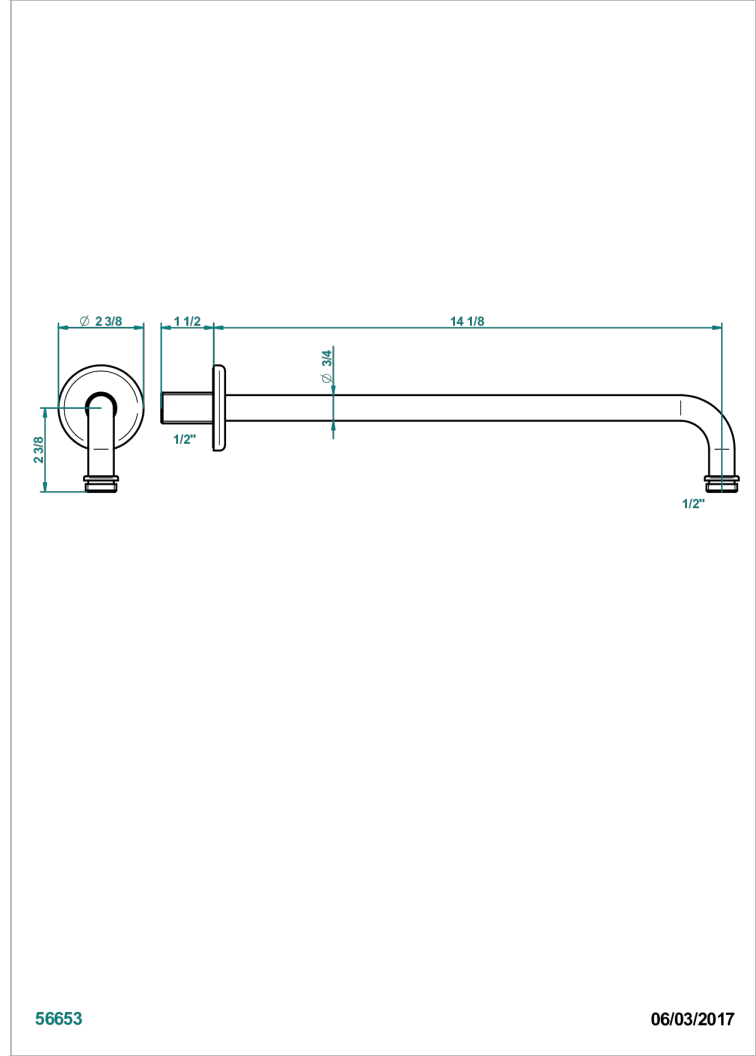

BEAUBOURG WITH LEVER

G7B-84BC

Wall mounted shower arm 1/2", length: 350 mm 90°

THG[®]
PARIS

CHARACTERISTIC

- Beaubourg with lever
- Wall mounted shower arm 1/2", length: 350 mm 90°

AVAILABLE FINITIONS

Antique nickel - H28
Black ceram - D30
Blush PVD - H62
Brass color PVD - H49
Brown bronze color PVD - F33
Gold color PVD - H52