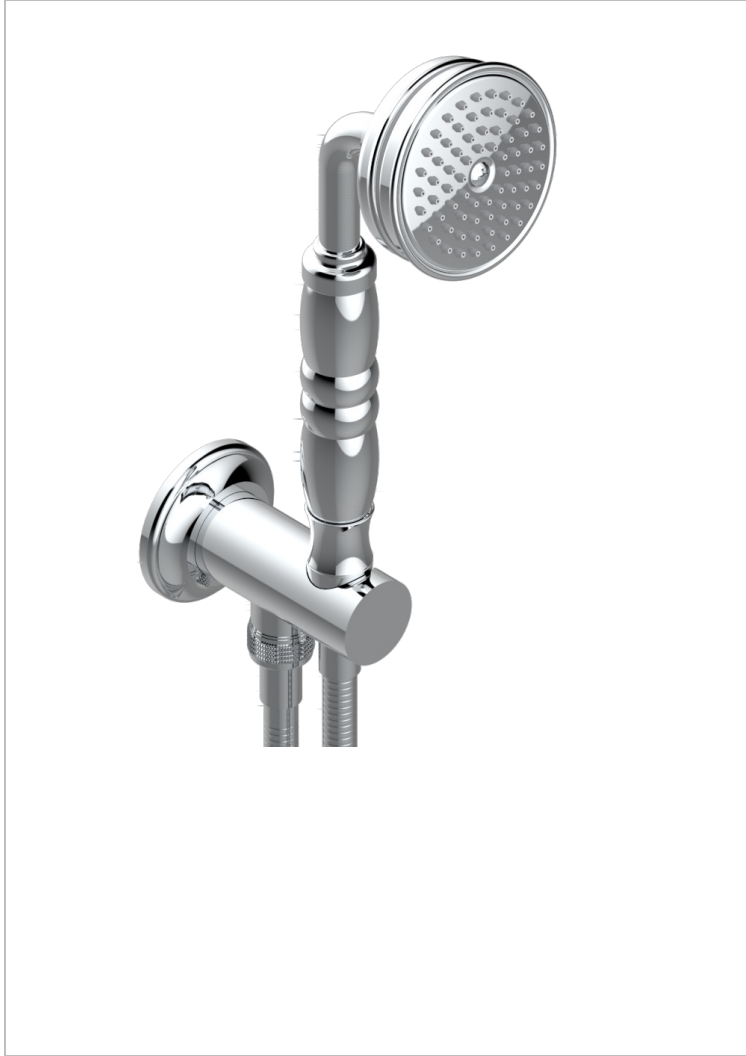

BROADWAY WITH LEVER

A04-54

Wall mounted stylised handshower, hose and elbow with rest

THG[®]
PARIS

CHARACTERISTIC

- Broadway with Lever
- Wall mounted stylised handshower, hose and elbow with rest

TECHNICAL SPECS

- Recommandé : 3 bars (max. 5 bars) - Advised : 43,5 psi (max. 72 psi)
- 9,5 l/min à 3 bars (2.5 gpm at 43.5 psi)

AVAILABLE FINITIONS

Antique nickel - H28
Black ceram - D30
Blush PVD - H62
Brass color PVD - H49
Brown bronze color PVD - F33
Gold color PVD - H52

Natural smoked Brass - A13
Nickel color PVD - H55
Polished chrome (color finish) - A02
Polished chrome / Polished gold (color finish) - G02
Polished gold (color finish) - F01
Polished nickel - B01

Soft gold - F30
Soft matt gold - F31
Umber PVD - H66
Varnished matt antique red copper (color finish) - H07