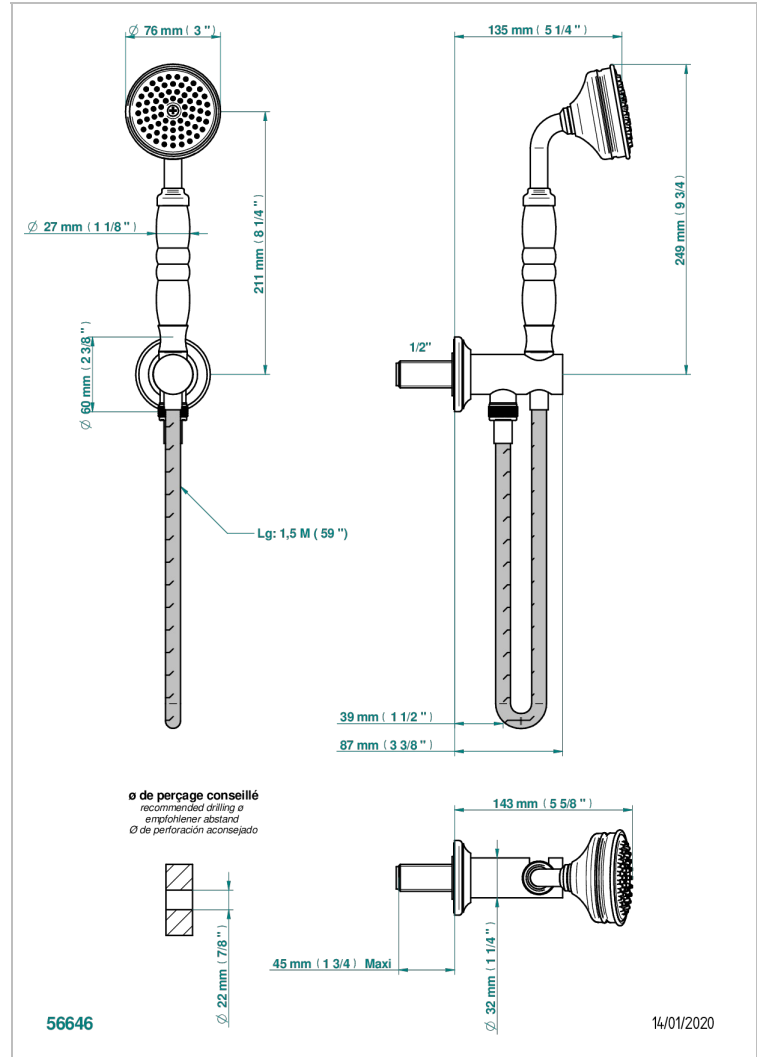

BROADWAY WITH LEVER

A04-54

Wall mounted stylised handshower, hose and elbow with rest

THG[®]
PARIS

CHARACTERISTIC

- Broadway with Lever
- Wall mounted stylised handshower, hose and elbow with rest

TECHNICAL SPECS

- Recommandé : 3 bars (max. 5 bars) - Advised : 43,5 psi (max. 72 psi)
- 9,5 l/min à 3 bars (2.5 gpm at 43.5 psi)

AVAILABLE FINITIONS

Antique nickel - H28
Black ceram - D30
Blush PVD - H62
Brass color PVD - H49
Brown bronze color PVD - F33
Gold color PVD - H52