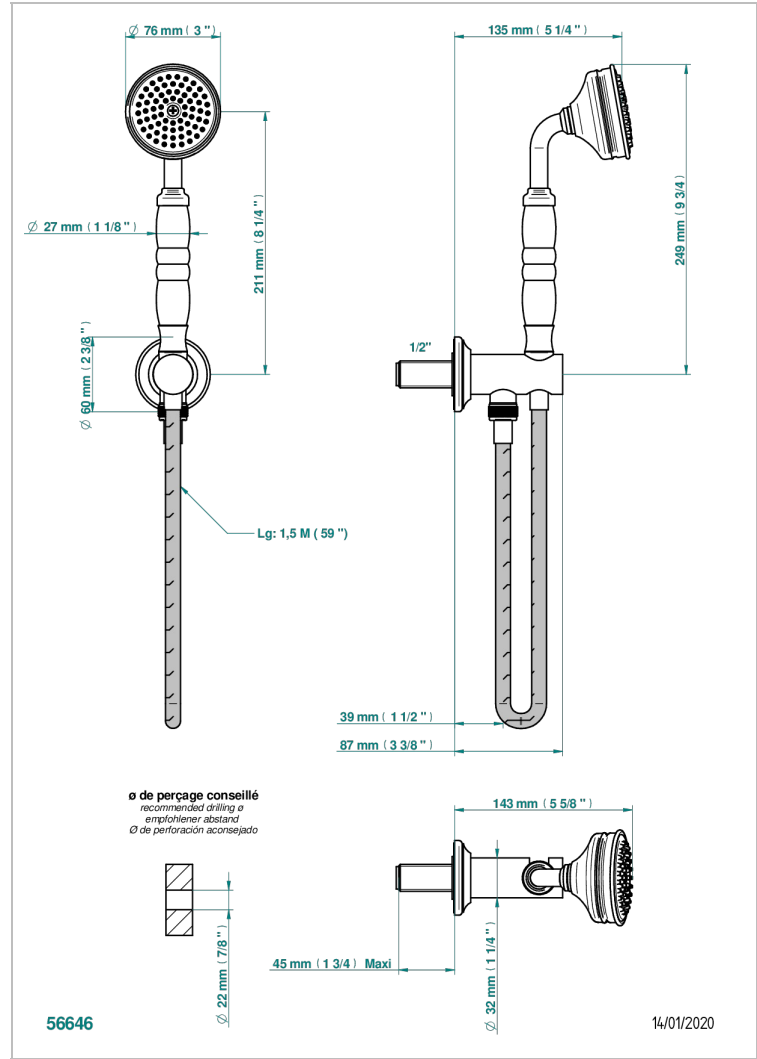

BROADWAY WITH LEVER

A04-54

Wall mounted stylised handshower, hose and elbow with rest

THG[®]
PARIS

CHARACTERISTIC

- Broadway with Lever
- Wall mounted stylised handshower, hose and elbow with rest

TECHNICAL SPECS

- Recommandé : 3 bars (max. 5 bars) - Advised : 43,5 psi (max. 72 psi)
- 9,5 l/min à 3 bars (2.5 gpm at 43.5 psi)

AVAILABLE FINITIONS

Antique nickel - H28
Black ceram - D30
Blush PVD - H62
Brass color PVD - H49
Brown bronze color PVD - F33
Gold color PVD - H52