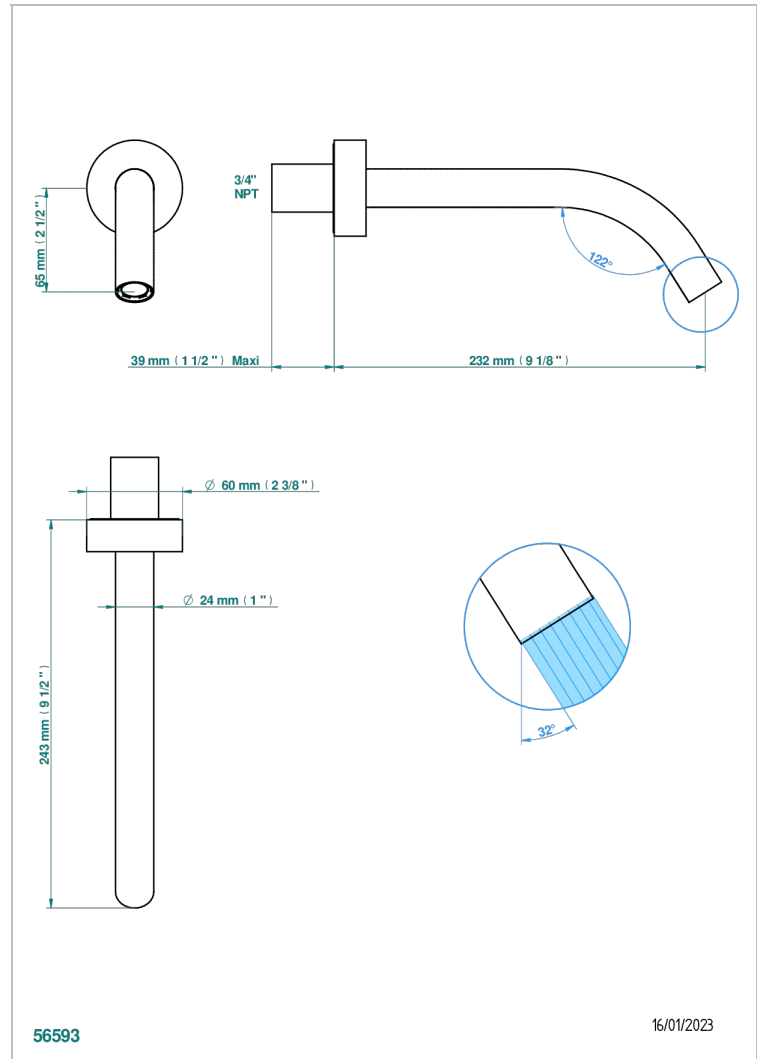

# NEW PARADISE

U5P-22G/US

Wall mounted tub spout

THG<sup>®</sup>  
PARIS

## CHARACTERISTIC

- ASME : ASME A112.18.1-2011/CSA B125.1-11