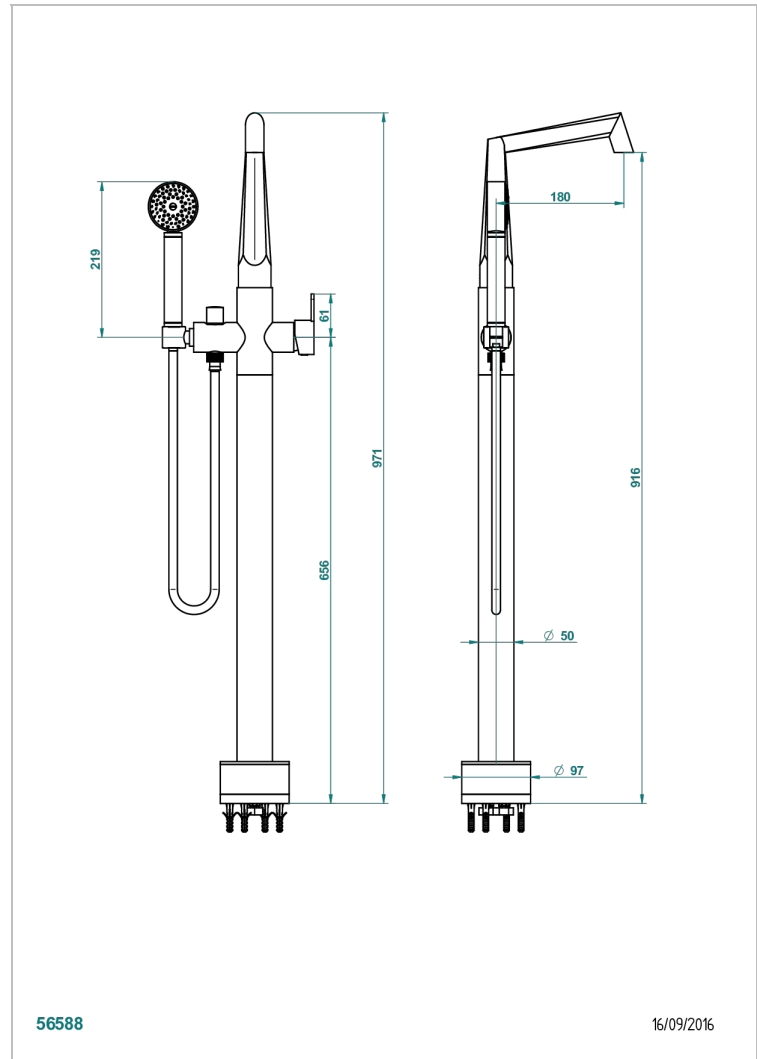

METAMORPHOSE WITH LEVER

G6B-6508S

Free-standing bath mixer with handshower with Easyclean system

THG[®]
PARIS

CHARACTERISTIC

- Métamorphose with lever
- Free-standing bath mixer with handshower with Easyclean system

TECHNICAL SPECS

- Recommandé : 3 bars (max. 5 bars) - Advised : 43,5 psi (max. 72 psi)
- Bec : 22 l/min à 3 bars - Douchette : 9,5 l/min à 3 bars
- Spout : 5.82 gpm at 43.5 psi - Handshower : 2.5 gpm at 43.5 psi

Umber PVD - H66
Varnished matt antique red copper
(color finish) - H07