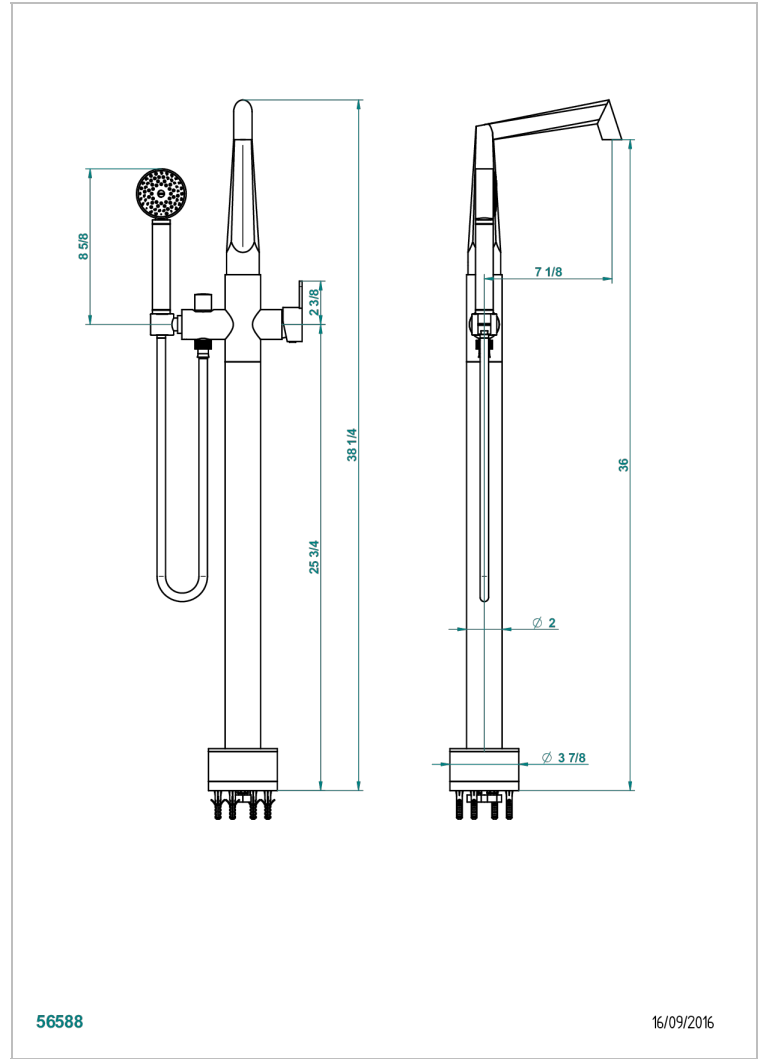

# METAMORPHOSE WITH LEVER

G6B-6508S

Free-standing bath mixer with handshower with Easyclean system

THG<sup>®</sup>  
PARIS

## CHARACTERISTIC

- Métamorphose with lever
- Free-standing bath mixer with handshower with Easyclean system

## TECHNICAL SPECS

- Recommandé : 3 bars (max. 5 bars) - Advised : 43,5 psi (max. 72 psi)
- Bec : 22 l/min à 3 bars - Douchette : 9,5 l/min à 3 bars
- Spout : 5.82 gpm at 43.5 psi - Handshower : 2.5 gpm at 43.5 psi