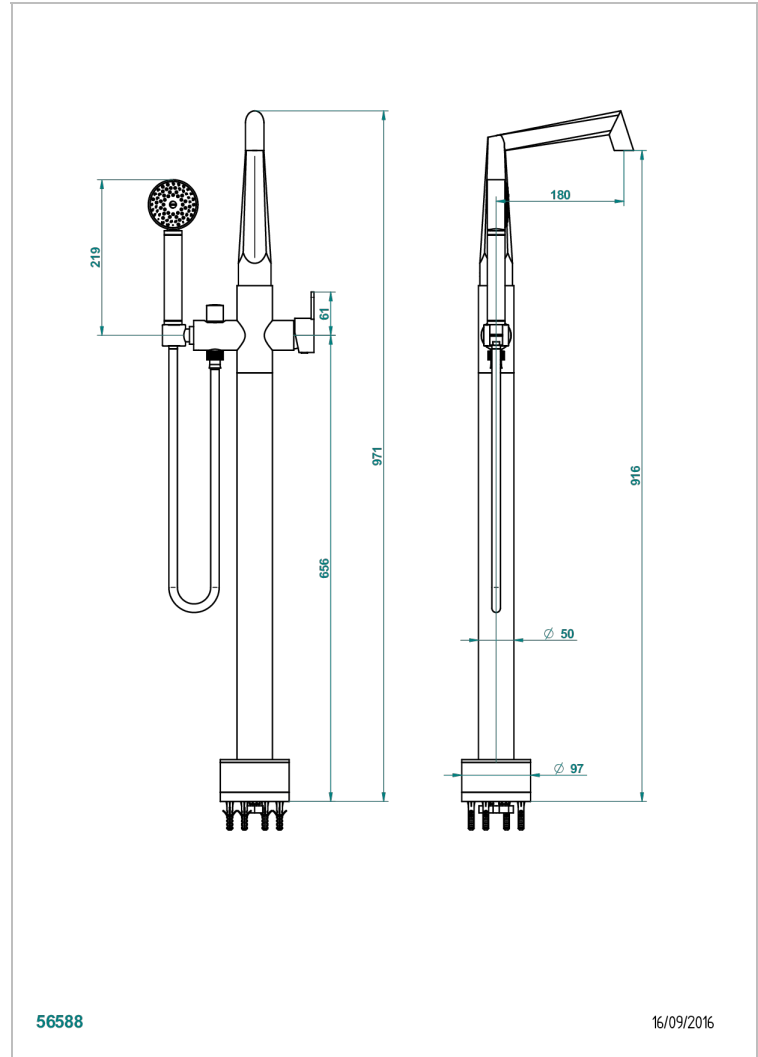

# METAMORPHOSE WITH LEVER

G6B-6508S

Free-standing bath mixer with handshower with Easyclean system

THG<sup>®</sup>  
PARIS

## CHARACTERISTIC

- Métamorphose with lever
- Free-standing bath mixer with handshower with Easyclean system

## TECHNICAL SPECS

- Recommandé : 3 bars (max. 5 bars) - Advised : 43,5 psi (max. 72 psi)
- Bec : 22 l/min à 3 bars - Douchette : 9,5 l/min à 3 bars
- Spout : 5.82 gpm at 43.5 psi - Handshower : 2.5 gpm at 43.5 psi