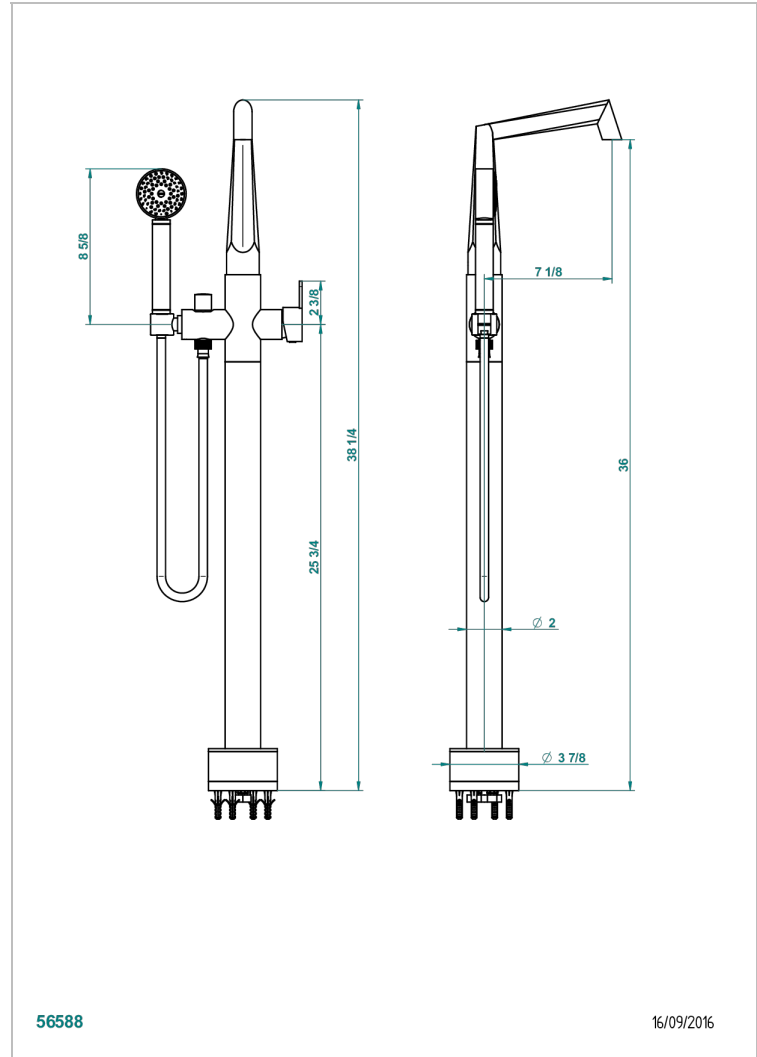

# METAMORPHOSE WITH LEVER

G6B-6508S

Free-standing bath mixer with handshower with Easyclean system

THG<sup>®</sup>  
PARIS

## CHARACTERISTIC

- Métamorphose with lever
- Free-standing bath mixer with handshower with Easyclean system

## TECHNICAL SPECS

- Recommandé : 3 bars (max. 5 bars) - Advised : 43,5 psi (max. 72 psi)
- Bec : 22 l/min à 3 bars - Douchette : 9,5 l/min à 3 bars
- Spout : 5.82 gpm at 43.5 psi - Handshower : 2.5 gpm at 43.5 psi