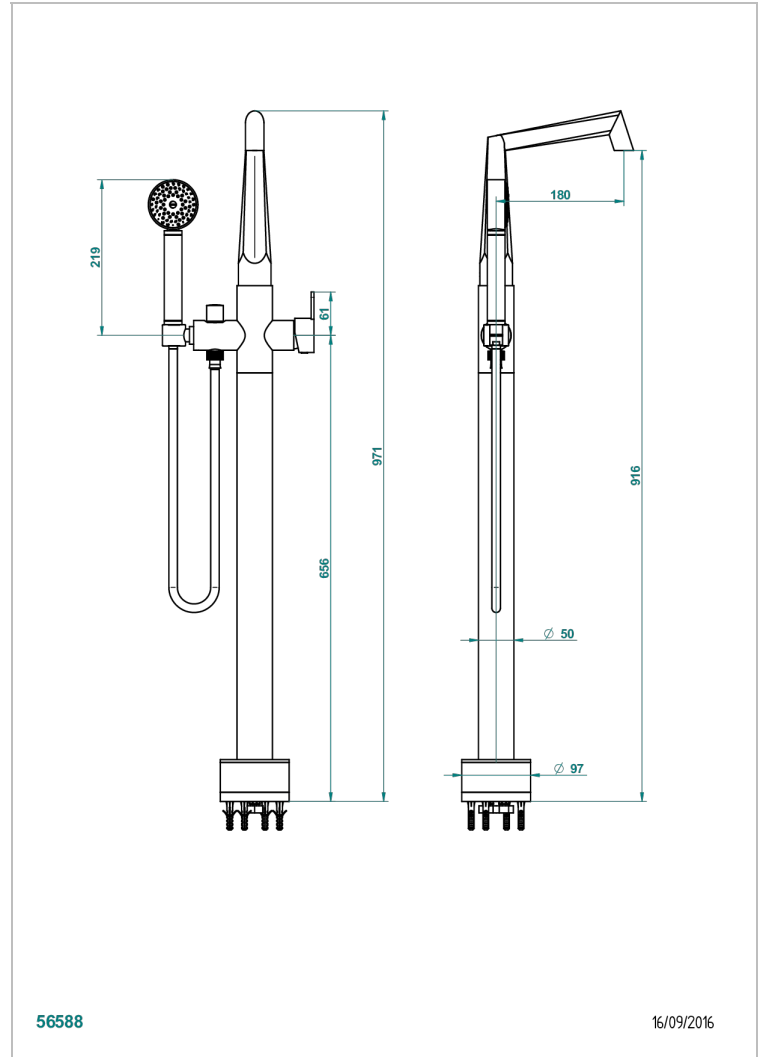

METAMORPHOSE WITH LEVER

G6B-6508S

Free-standing bath mixer with handshower with Easyclean system

THG[®]
PARIS

CHARACTERISTIC

- Métamorphose with lever
- Free-standing bath mixer with handshower with Easyclean system

TECHNICAL SPECS

- Recommandé : 3 bars (max. 5 bars) - Advised : 43,5 psi (max. 72 psi)
- Bec : 22 l/min à 3 bars - Douchette : 9,5 l/min à 3 bars
- Spout : 5.82 gpm at 43.5 psi - Handshower : 2.5 gpm at 43.5 psi

AVAILABLE FINITIONS

Antique nickel - H28
Black ceram - D30
Blush PVD - H62
Brass color PVD - H49
Brown bronze color PVD - F33
Gold color PVD - H52

Graphite PVD - H64
Lacquered light bronze - D01
Matt Umber PVD - H67
Matt blush PVD - H60
Matt brass color PVD - H50
Matt brown bronze color PVD - F34

Umber PVD - H66
Varnished matt antique red copper
(color finish) - H07