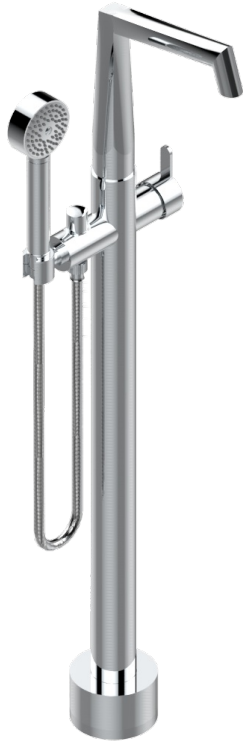

METAMORPHOSE WITH LEVER

G6B-6508S

Free-standing bath mixer with handshower with Easyclean system

THG[®]
PARIS

CHARACTERISTIC

- Métamorphose with lever
- Free-standing bath mixer with handshower with Easyclean system

TECHNICAL SPECS

- Recommandé : 3 bars (max. 5 bars) - Advised : 43,5 psi (max. 72 psi)
- Bec : 22 l/min à 3 bars - Douchette : 9,5 l/min à 3 bars
- Spout : 5.82 gpm at 43.5 psi - Handshower : 2.5 gpm at 43.5 psi

AVAILABLE FINITIONS

Antique nickel - H28
Black ceram - D30
Blush PVD - H62
Brass color PVD - H49
Brown bronze color PVD - F33
Gold color PVD - H52

Graphite PVD - H64
Lacquered light bronze - D01
Matt Umber PVD - H67
Matt blush PVD - H60
Matt brass color PVD - H50
Matt brown bronze color PVD - F34

Matt chrome - C02
Matt gold - F07
Matt gold color PVD - H53
Matt graphite PVD - H65
Matt nickel (color finish) - C01
Matt nickel color PVD - H56

Nickel color PVD - H55
Polished chrome (color finish) - A02
Polished gold (color finish) - F01
Polished nickel - B01
Soft gold - F30
Soft matt gold - F31