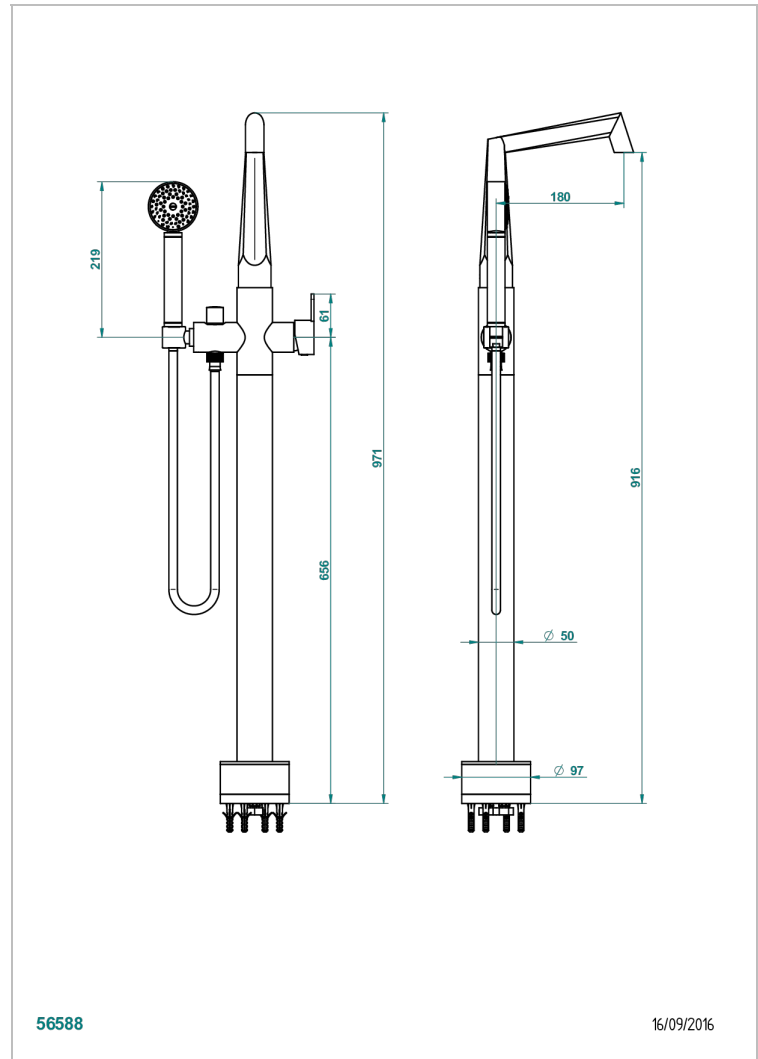

# METAMORPHOSE

G6A-6508S

THG<sup>®</sup>  
PARIS

Free-standing single lever bath mixer with handshower with Easyclean system

## CHARACTERISTIC

- Métamorphose
- Free-standing single lever bath mixer with handshower with Easyclean system

## TECHNICAL SPECS

- Recommandé : 3 bars (max. 5 bars) - Advised : 43,5 psi (max. 72 psi)
- Bec : 22 l/min à 3 bars - Douchette : 9,5 l/min à 3 bars
- Spout : 5.82 gpm at 43.5 psi - Handshower : 2.5 gpm at 43.5 psi