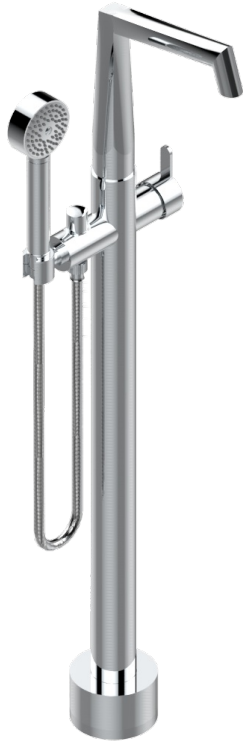

METAMORPHOSE

G6A-6508S

Free-standing single lever bath mixer with handshower with Easyclean system

THG[®]
PARIS

CHARACTERISTIC

- Métamorphose
- Free-standing single lever bath mixer with handshower with Easyclean system

TECHNICAL SPECS

- Recommandé : 3 bars (max. 5 bars) - Advised : 43,5 psi (max. 72 psi)
- Bec : 22 l/min à 3 bars - Douchette : 9,5 l/min à 3 bars
- Spout : 5.82 gpm at 43.5 psi - Handshower : 2.5 gpm at 43.5 psi

AVAILABLE FINITIONS

Black ceram - D30
Blush PVD - H62
Brass color PVD - H49
Brown bronze color PVD - F33
Chrome polished - A02
Copper antique matt, coated - H07

Gold color PVD - H52
Gold mat - F07
Gold polished - F01
Graphite PVD - H64
Light coated bronze - D01
Matt Umber PVD - H67

Matt blush PVD - H60
Matt brass color PVD - H50
Matt brown bronze color PVD - F34
Matt chrome (American satin) - C02
Matt gold color PVD - H53
Matt graphite PVD - H65

Matt nickel (American satin) - C01
Matt nickel color PVD - H56
Nickel antique / Sovereign - H28
Nickel color PVD - H55
Nickel polished - B01
Soft gold - F30