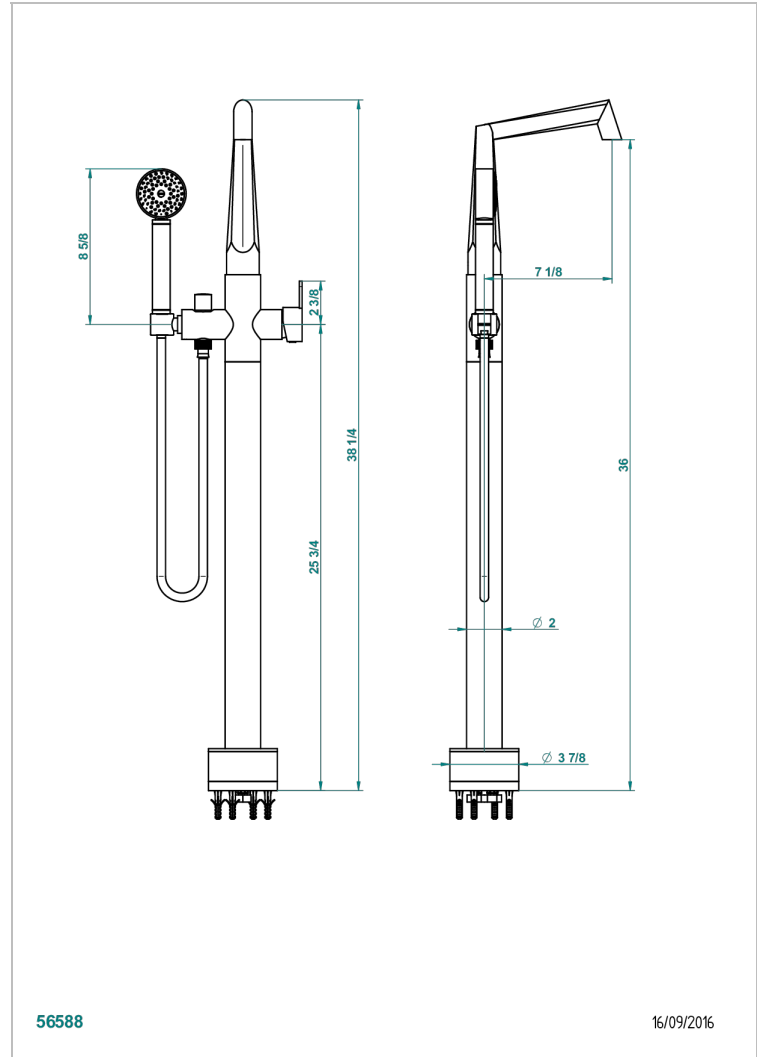

METAMORPHOSE

G6A-6508S

Free-standing single lever bath mixer with handshower with Easyclean system

THG[®]
PARIS

CHARACTERISTIC

- Métamorphose
- Free-standing single lever bath mixer with handshower with Easyclean system

TECHNICAL SPECS

- Recommandé : 3 bars (max. 5 bars) - Advised : 43,5 psi (max. 72 psi)
- Bec : 22 l/min à 3 bars - Douchette : 9,5 l/min à 3 bars
- Spout : 5.82 gpm at 43.5 psi - Handshower : 2.5 gpm at 43.5 psi