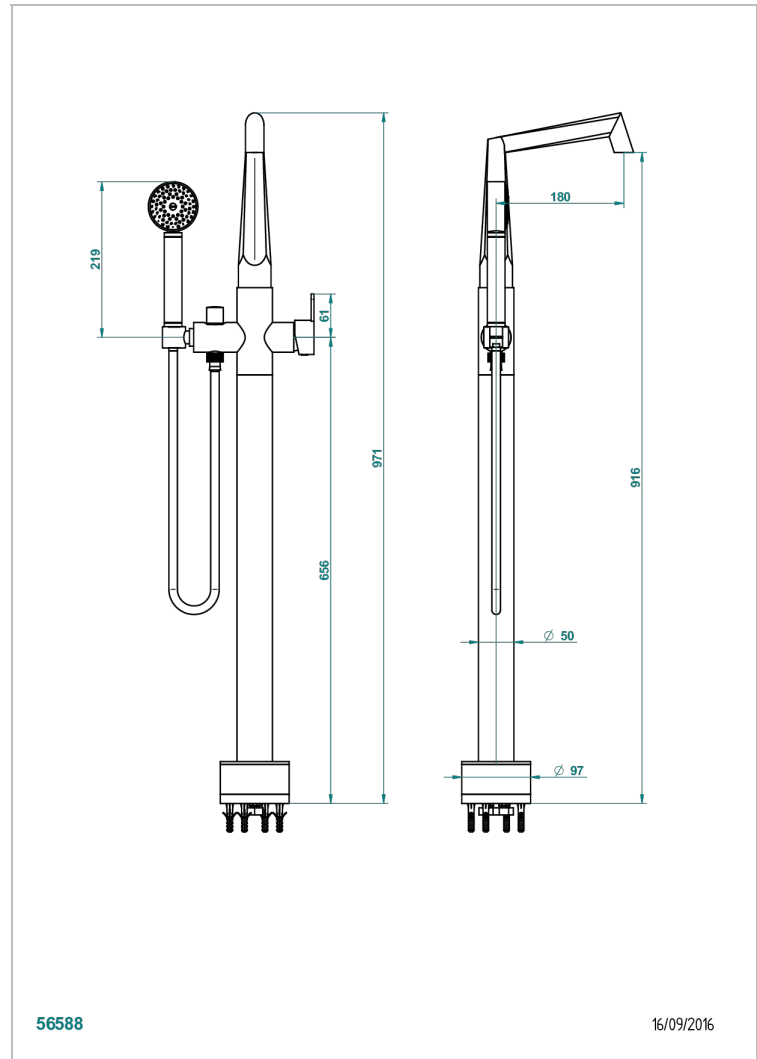

METAMORPHOSE

G6A-6508S

Free-standing bath mixer with handshower with Easyclean system

THG[®]
PARIS

CHARACTERISTIC

- Métamorphose
- Free-standing bath mixer with handshower with Easyclean system

TECHNICAL SPECS

- Recommandé : 3 bars (max. 5 bars) - Advised : 43,5 psi (max. 72 psi)
- Bec : 22 l/min à 3 bars - Douchette : 9,5 l/min à 3 bars
- Spout : 5.82 gpm at 43.5 psi - Handshower : 2.5 gpm at 43.5 psi

AVAILABLE FINITIONS

Umber PVD - H66
Varnished matt antique red copper
(color finish) - H07