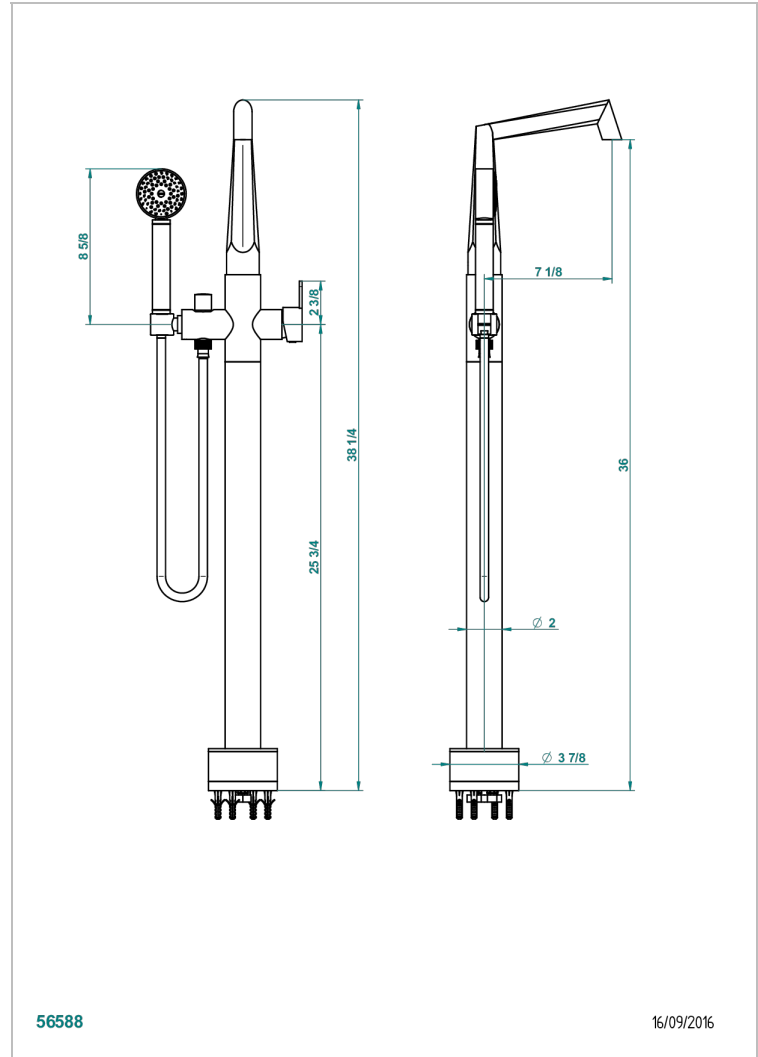

METAMORPHOSE

G6A-6508S

Free-standing bath mixer with handshower with Easyclean system

THG[®]
PARIS

CHARACTERISTIC

- Métamorphose
- Free-standing bath mixer with handshower with Easyclean system

TECHNICAL SPECS

- Recommandé : 3 bars (max. 5 bars) - Advised : 43,5 psi (max. 72 psi)
- Bec : 22 l/min à 3 bars - Douchette : 9,5 l/min à 3 bars
- Spout : 5.82 gpm at 43.5 psi - Handshower : 2.5 gpm at 43.5 psi

AVAILABLE FINITIONS

Umber PVD - H66
Varnished matt antique red copper
(color finish) - H07