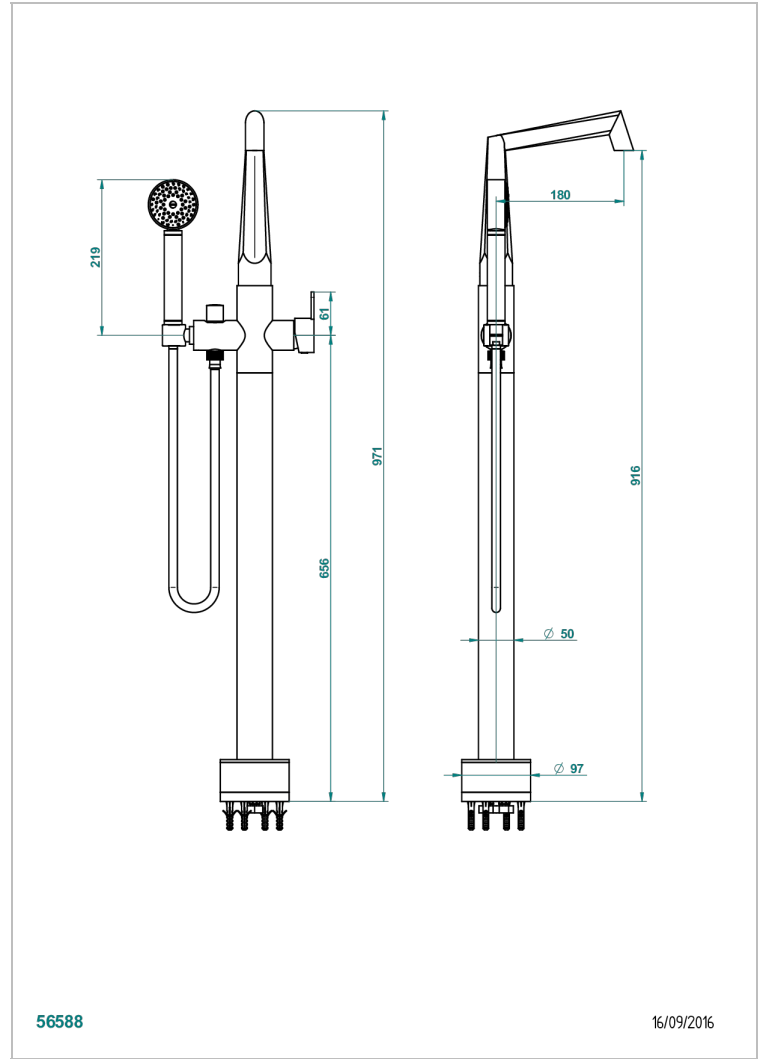

METAMORPHOSE

G6A-6508S

Free-standing bath mixer with handshower with Easyclean system

THG[®]
PARIS

CHARACTERISTIC

- Métamorphose
- Free-standing bath mixer with handshower with Easyclean system

TECHNICAL SPECS

- Recommandé : 3 bars (max. 5 bars) - Advised : 43,5 psi (max. 72 psi)
- Bec : 22 l/min à 3 bars - Douchette : 9,5 l/min à 3 bars
- Spout : 5.82 gpm at 43.5 psi - Handshower : 2.5 gpm at 43.5 psi

AVAILABLE FINITIONS

Umber PVD - H66
Varnished matt antique red copper
(color finish) - H07