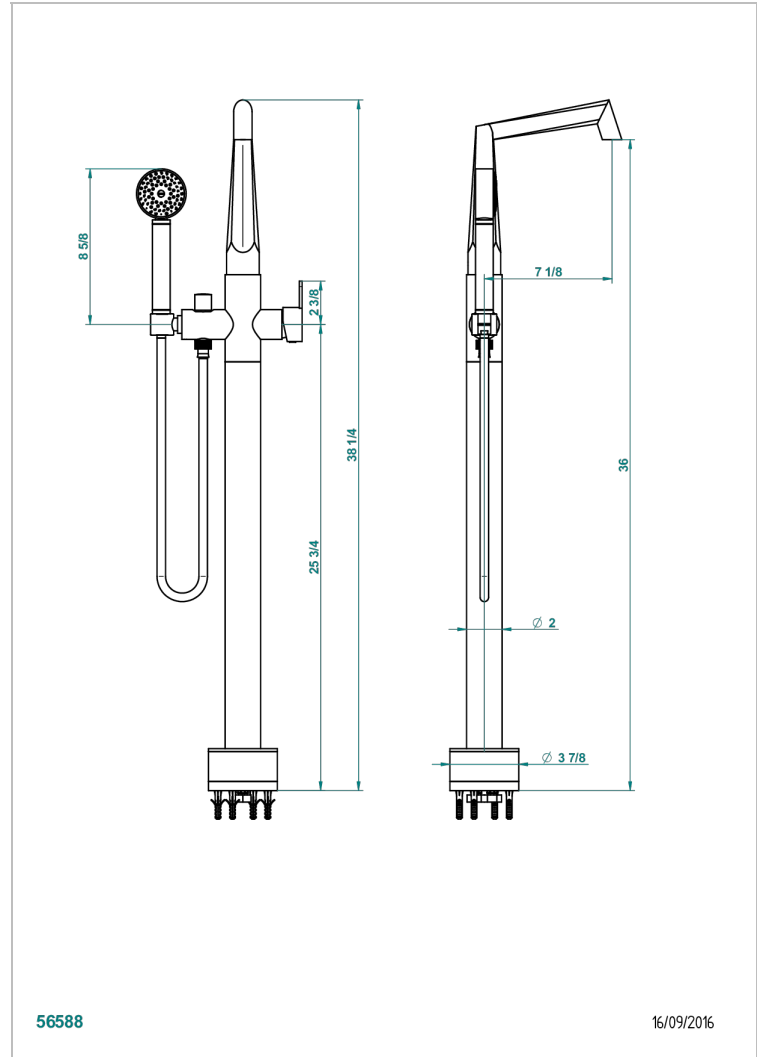

METAMORPHOSE

G6A-6508S

Free-standing bath mixer with handshower with Easyclean system

THG[®]
PARIS

CHARACTERISTIC

- Métamorphose
- Free-standing bath mixer with handshower with Easyclean system

TECHNICAL SPECS

- Recommandé : 3 bars (max. 5 bars) - Advised : 43,5 psi (max. 72 psi)
- Bec : 22 l/min à 3 bars - Douchette : 9,5 l/min à 3 bars
- Spout : 5.82 gpm at 43.5 psi - Handshower : 2.5 gpm at 43.5 psi

AVAILABLE FINITIONS

Umber PVD - H66
Varnished matt antique red copper
(color finish) - H07