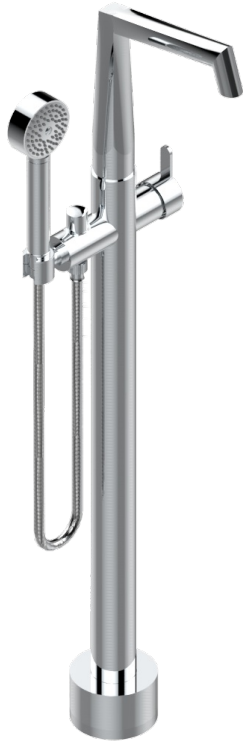

METAMORPHOSE

G6A-6508S

Free-standing bath mixer with handshower with Easyclean system

THG[®]
PARIS

CHARACTERISTIC

- Métamorphose
- Free-standing bath mixer with handshower with Easyclean system

TECHNICAL SPECS

- Recommandé : 3 bars (max. 5 bars) - Advised : 43,5 psi (max. 72 psi)
- Bec : 22 l/min à 3 bars - Douchette : 9,5 l/min à 3 bars
- Spout : 5.82 gpm at 43.5 psi - Handshower : 2.5 gpm at 43.5 psi

AVAILABLE FINITIONS

Antique nickel - H28
Black ceram - D30
Blush PVD - H62
Brass color PVD - H49
Brown bronze color PVD - F33
Gold color PVD - H52

Graphite PVD - H64
Lacquered light bronze - D01
Matt Umber PVD - H67
Matt blush PVD - H60
Matt brass color PVD - H50
Matt brown bronze color PVD - F34

Matt chrome - C02
Matt gold - F07
Matt gold color PVD - H53
Matt graphite PVD - H65
Matt nickel (color finish) - C01
Matt nickel color PVD - H56

Nickel color PVD - H55
Polished chrome (color finish) - A02
Polished gold (color finish) - F01
Polished nickel - B01
Soft gold - F30
Soft matt gold - F31