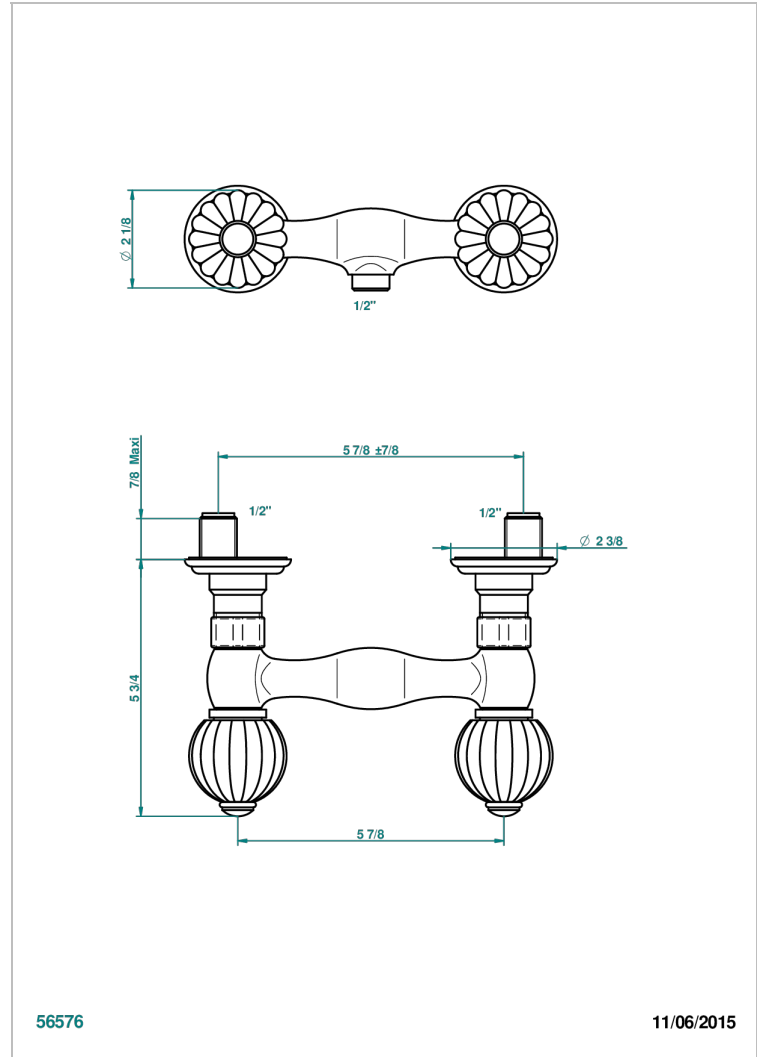

MANDARINE SATIN CRYSTAL

U1E-64

Wall mounted shower mixer 1/2" - 150 mm centres - no hose

THG[®]
PARIS

56576

11/06/2015

CHARACTERISTIC

- ACS : 17ACCLY652
- NF : NF EN 200 - IA - Chrome