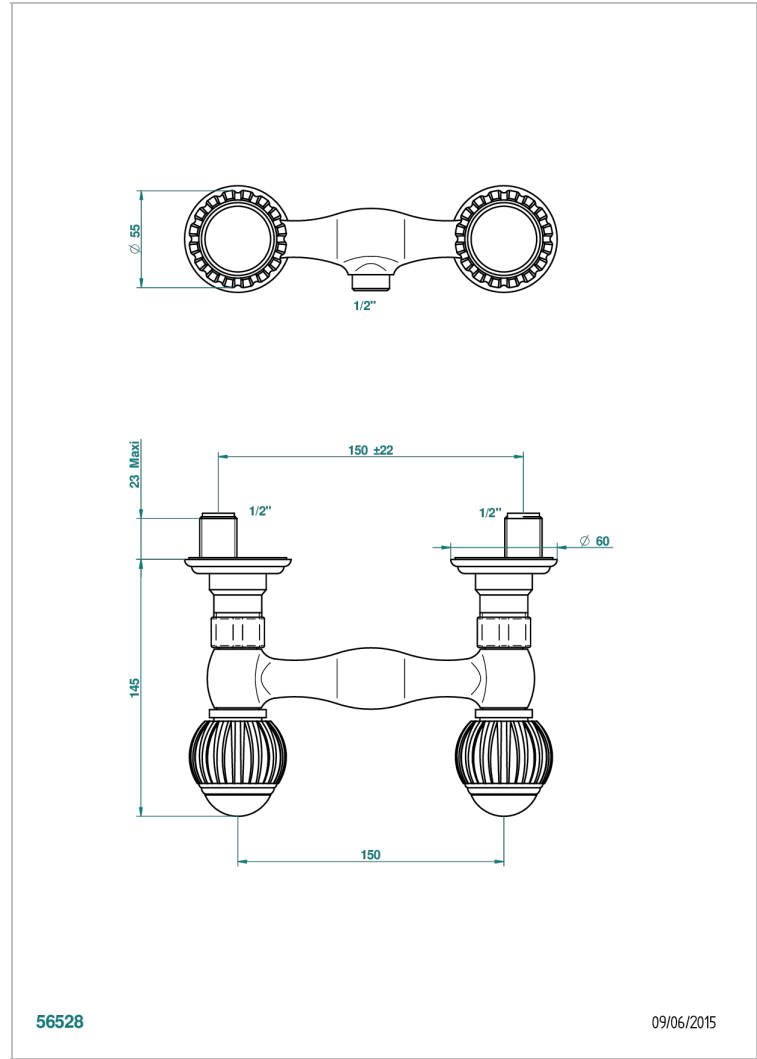

VOGUE TIGER EYE

A8R-64

Wall mounted shower mixer 1/2" - 150 mm centres - no hose

56528

09/06/2015

CHARACTERISTIC

- ACS : 17ACCLY652
- NF : NF EN 200 - IA - Chrome

STANDARDS

AVAILABLE FINITIONS

Antique nickel - H28
Black ceram - D30
Blush PVD - H62
Brass color PVD - H49
Brown bronze color PVD - F33
Gold color PVD - H52

Graphite PVD - H64
Lacquered light bronze - D01
Matt Umber PVD - H67
Matt blush PVD - H60
Matt brass color PVD - H50
Matt brown bronze color PVD - F34