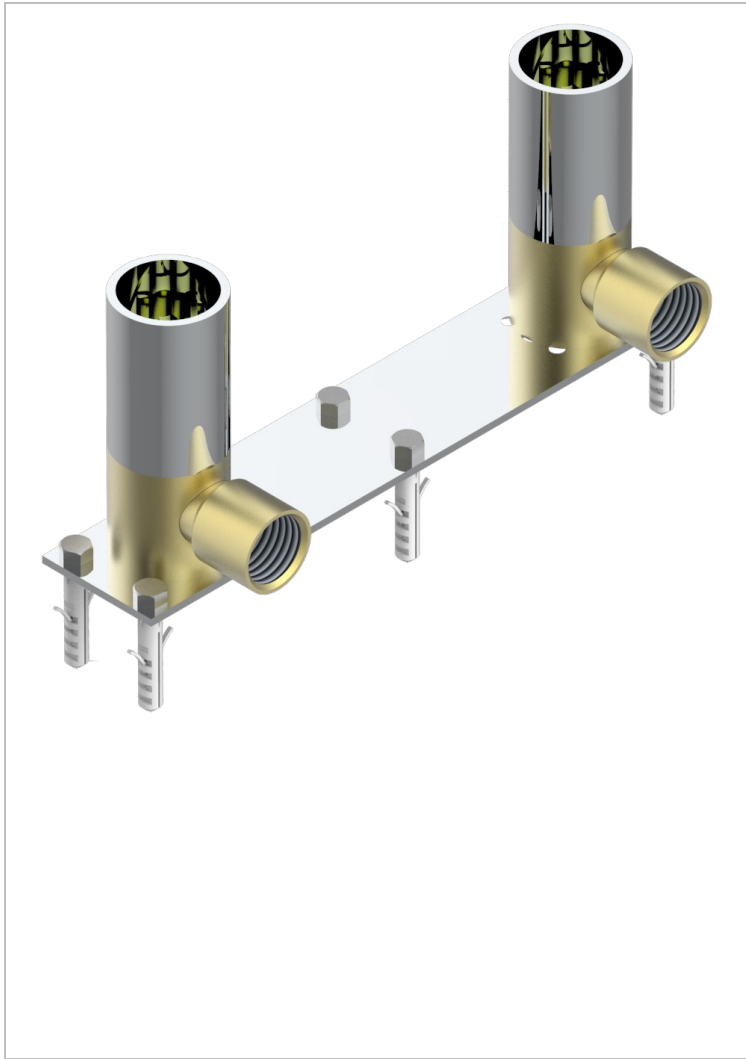

VOGUE TIGER EYE

A8R-64

Wall mounted shower mixer 1/2" - 150 mm centres - no hose

56528

09/06/2015

CHARACTERISTIC

- ACS : 17ACCLY652
- NF : NF EN 200 - IA - Chrome

STANDARDS

AVAILABLE FINITIONS

Antique nickel - H28
Black ceram - D30
Blush PVD - H62
Brass color PVD - H49
Brown bronze color PVD - F33
Gold color PVD - H52

Graphite PVD - H64
Lacquered light bronze - D01
Matt Umber PVD - H67
Matt blush PVD - H60
Matt brass color PVD - H50
Matt brown bronze color PVD - F34

Soft matt gold - F31
Umber PVD - H66
Varnished matt antique red copper (color finish) - H07